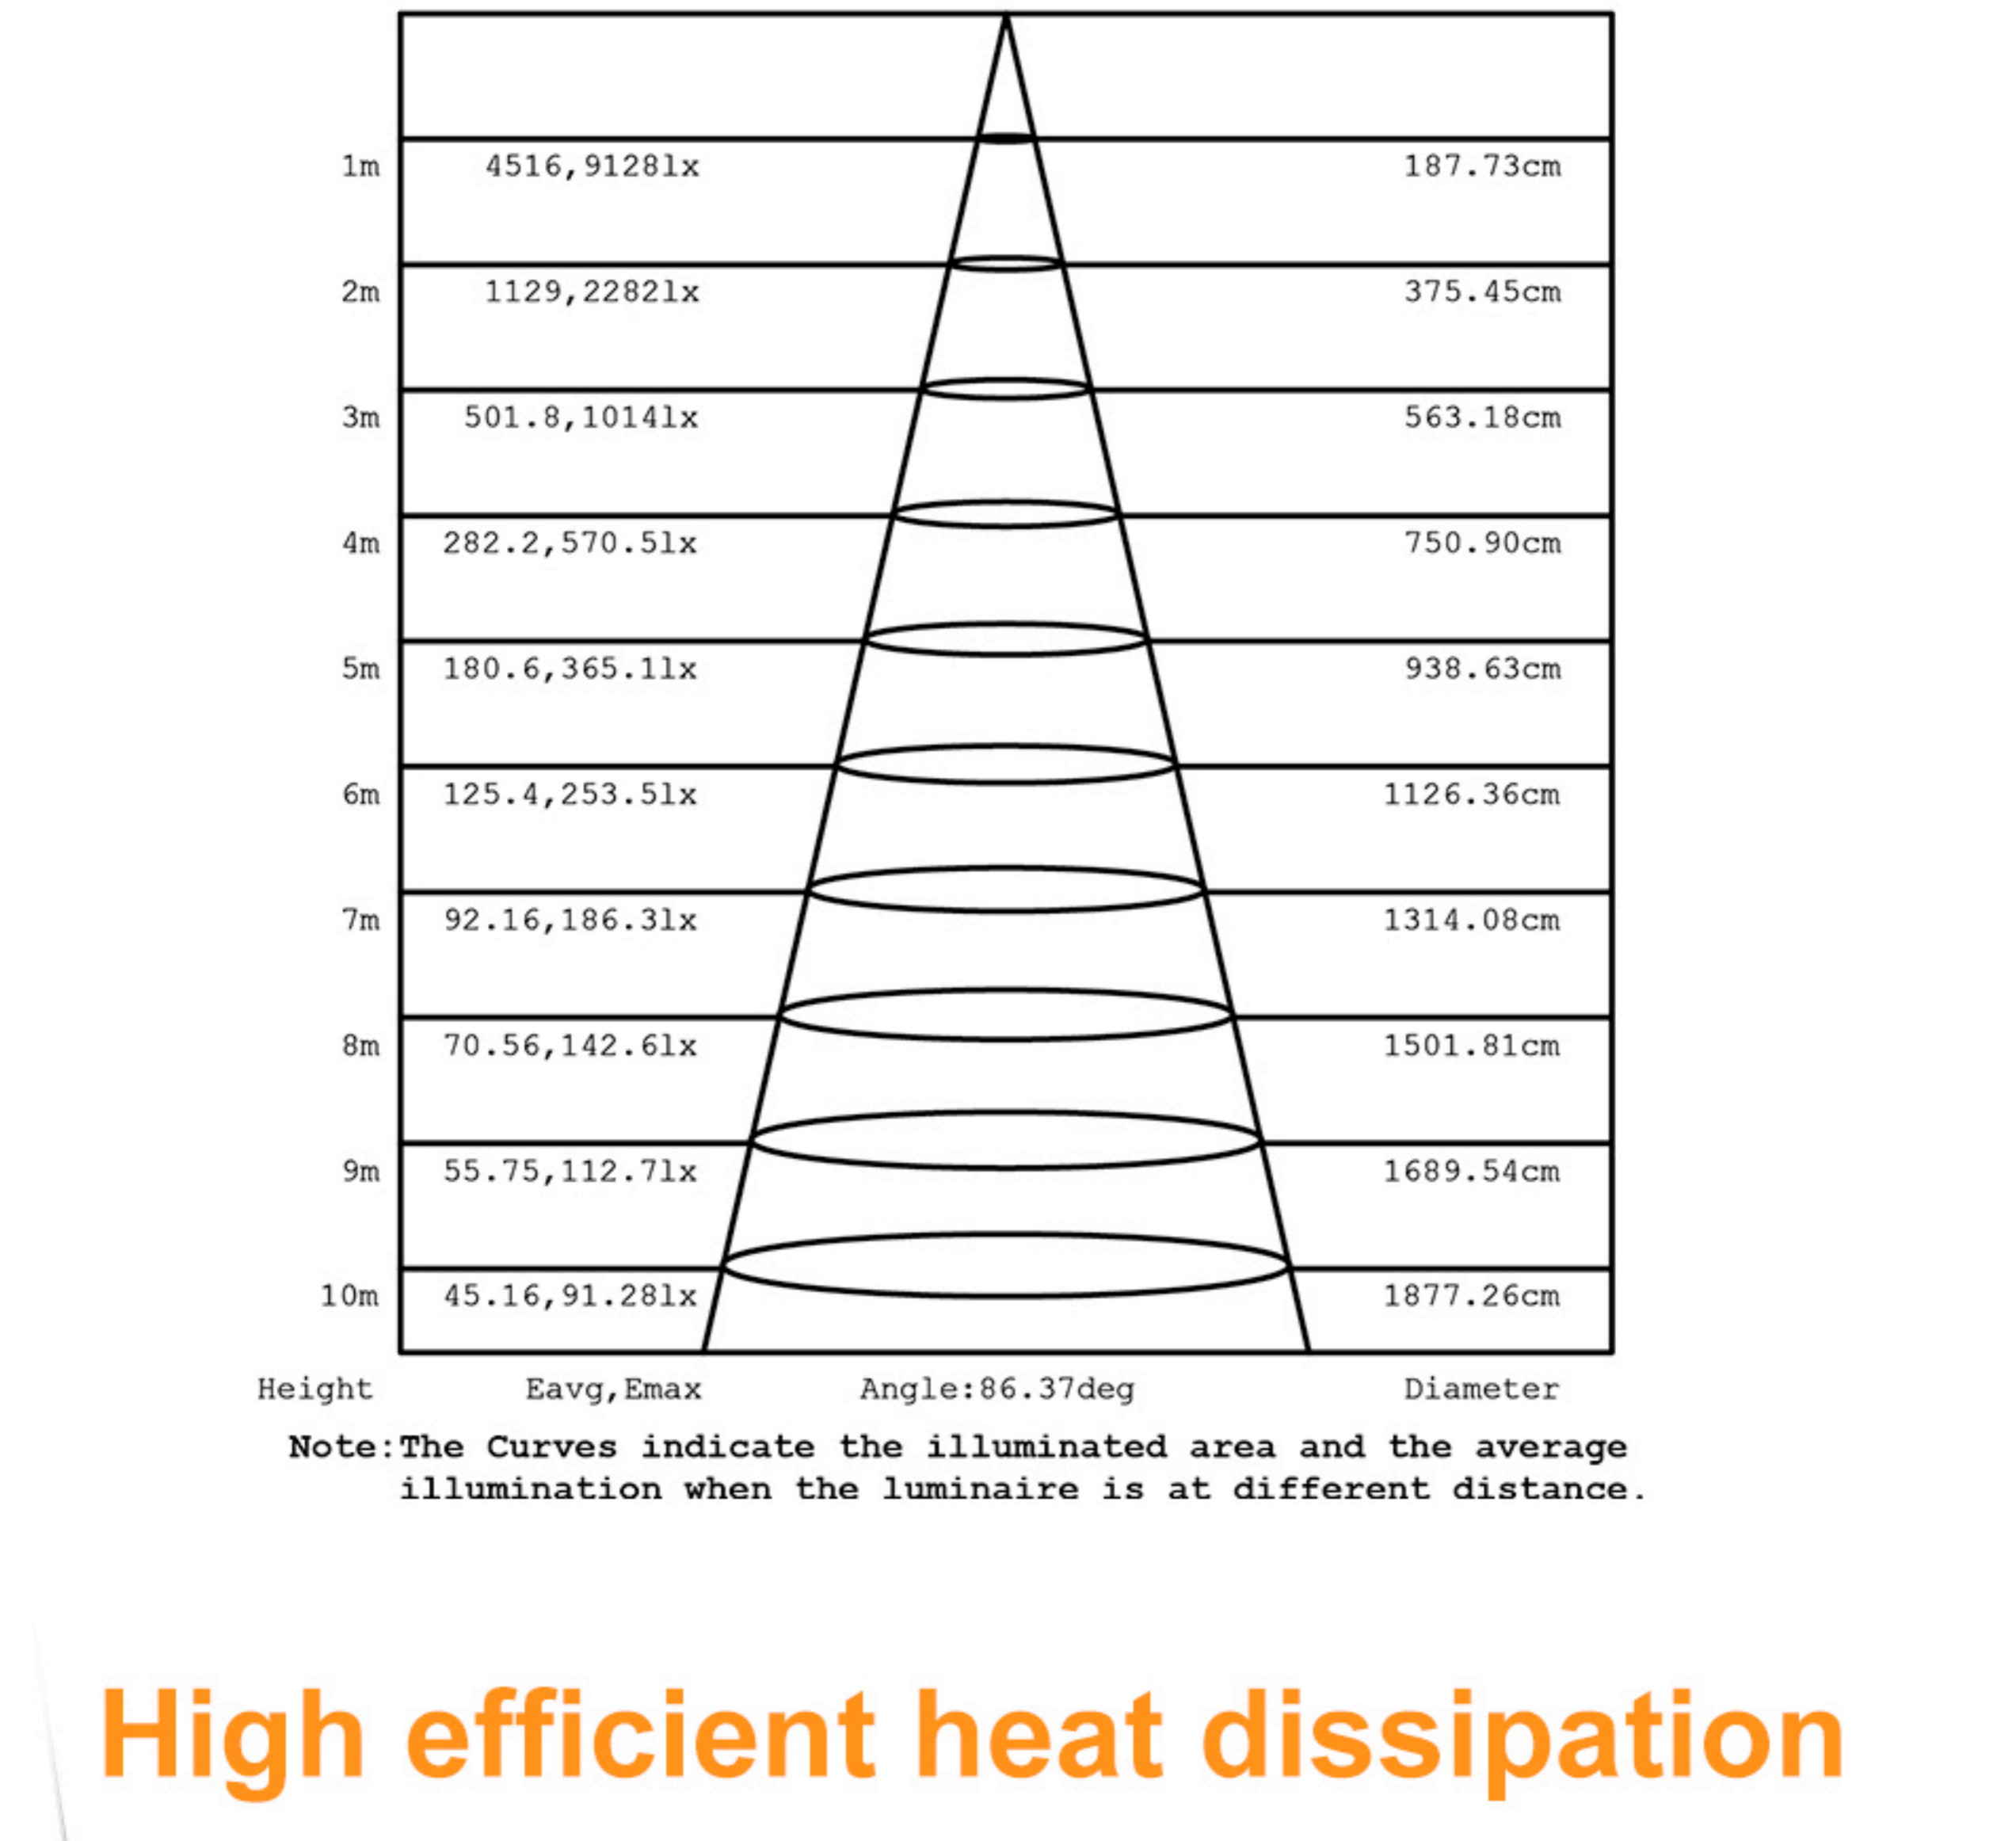

K4

LED Linear High Bay Light

7 YEARS WARRANTY

50W 100W 150W
200W 250W

175LM/W

Zigbee Dimming Detectable Range Daylight sensor Wireless dimmer Motion sensor

UL US DLC SAA TÜV VEET CB IK10

Features

High efficient heat dissipation

Snap-in Type Lens

Independent power box to prevent wiring exposure

Side cut-out apply for Intelligent accessories

Installation

APPLICATION