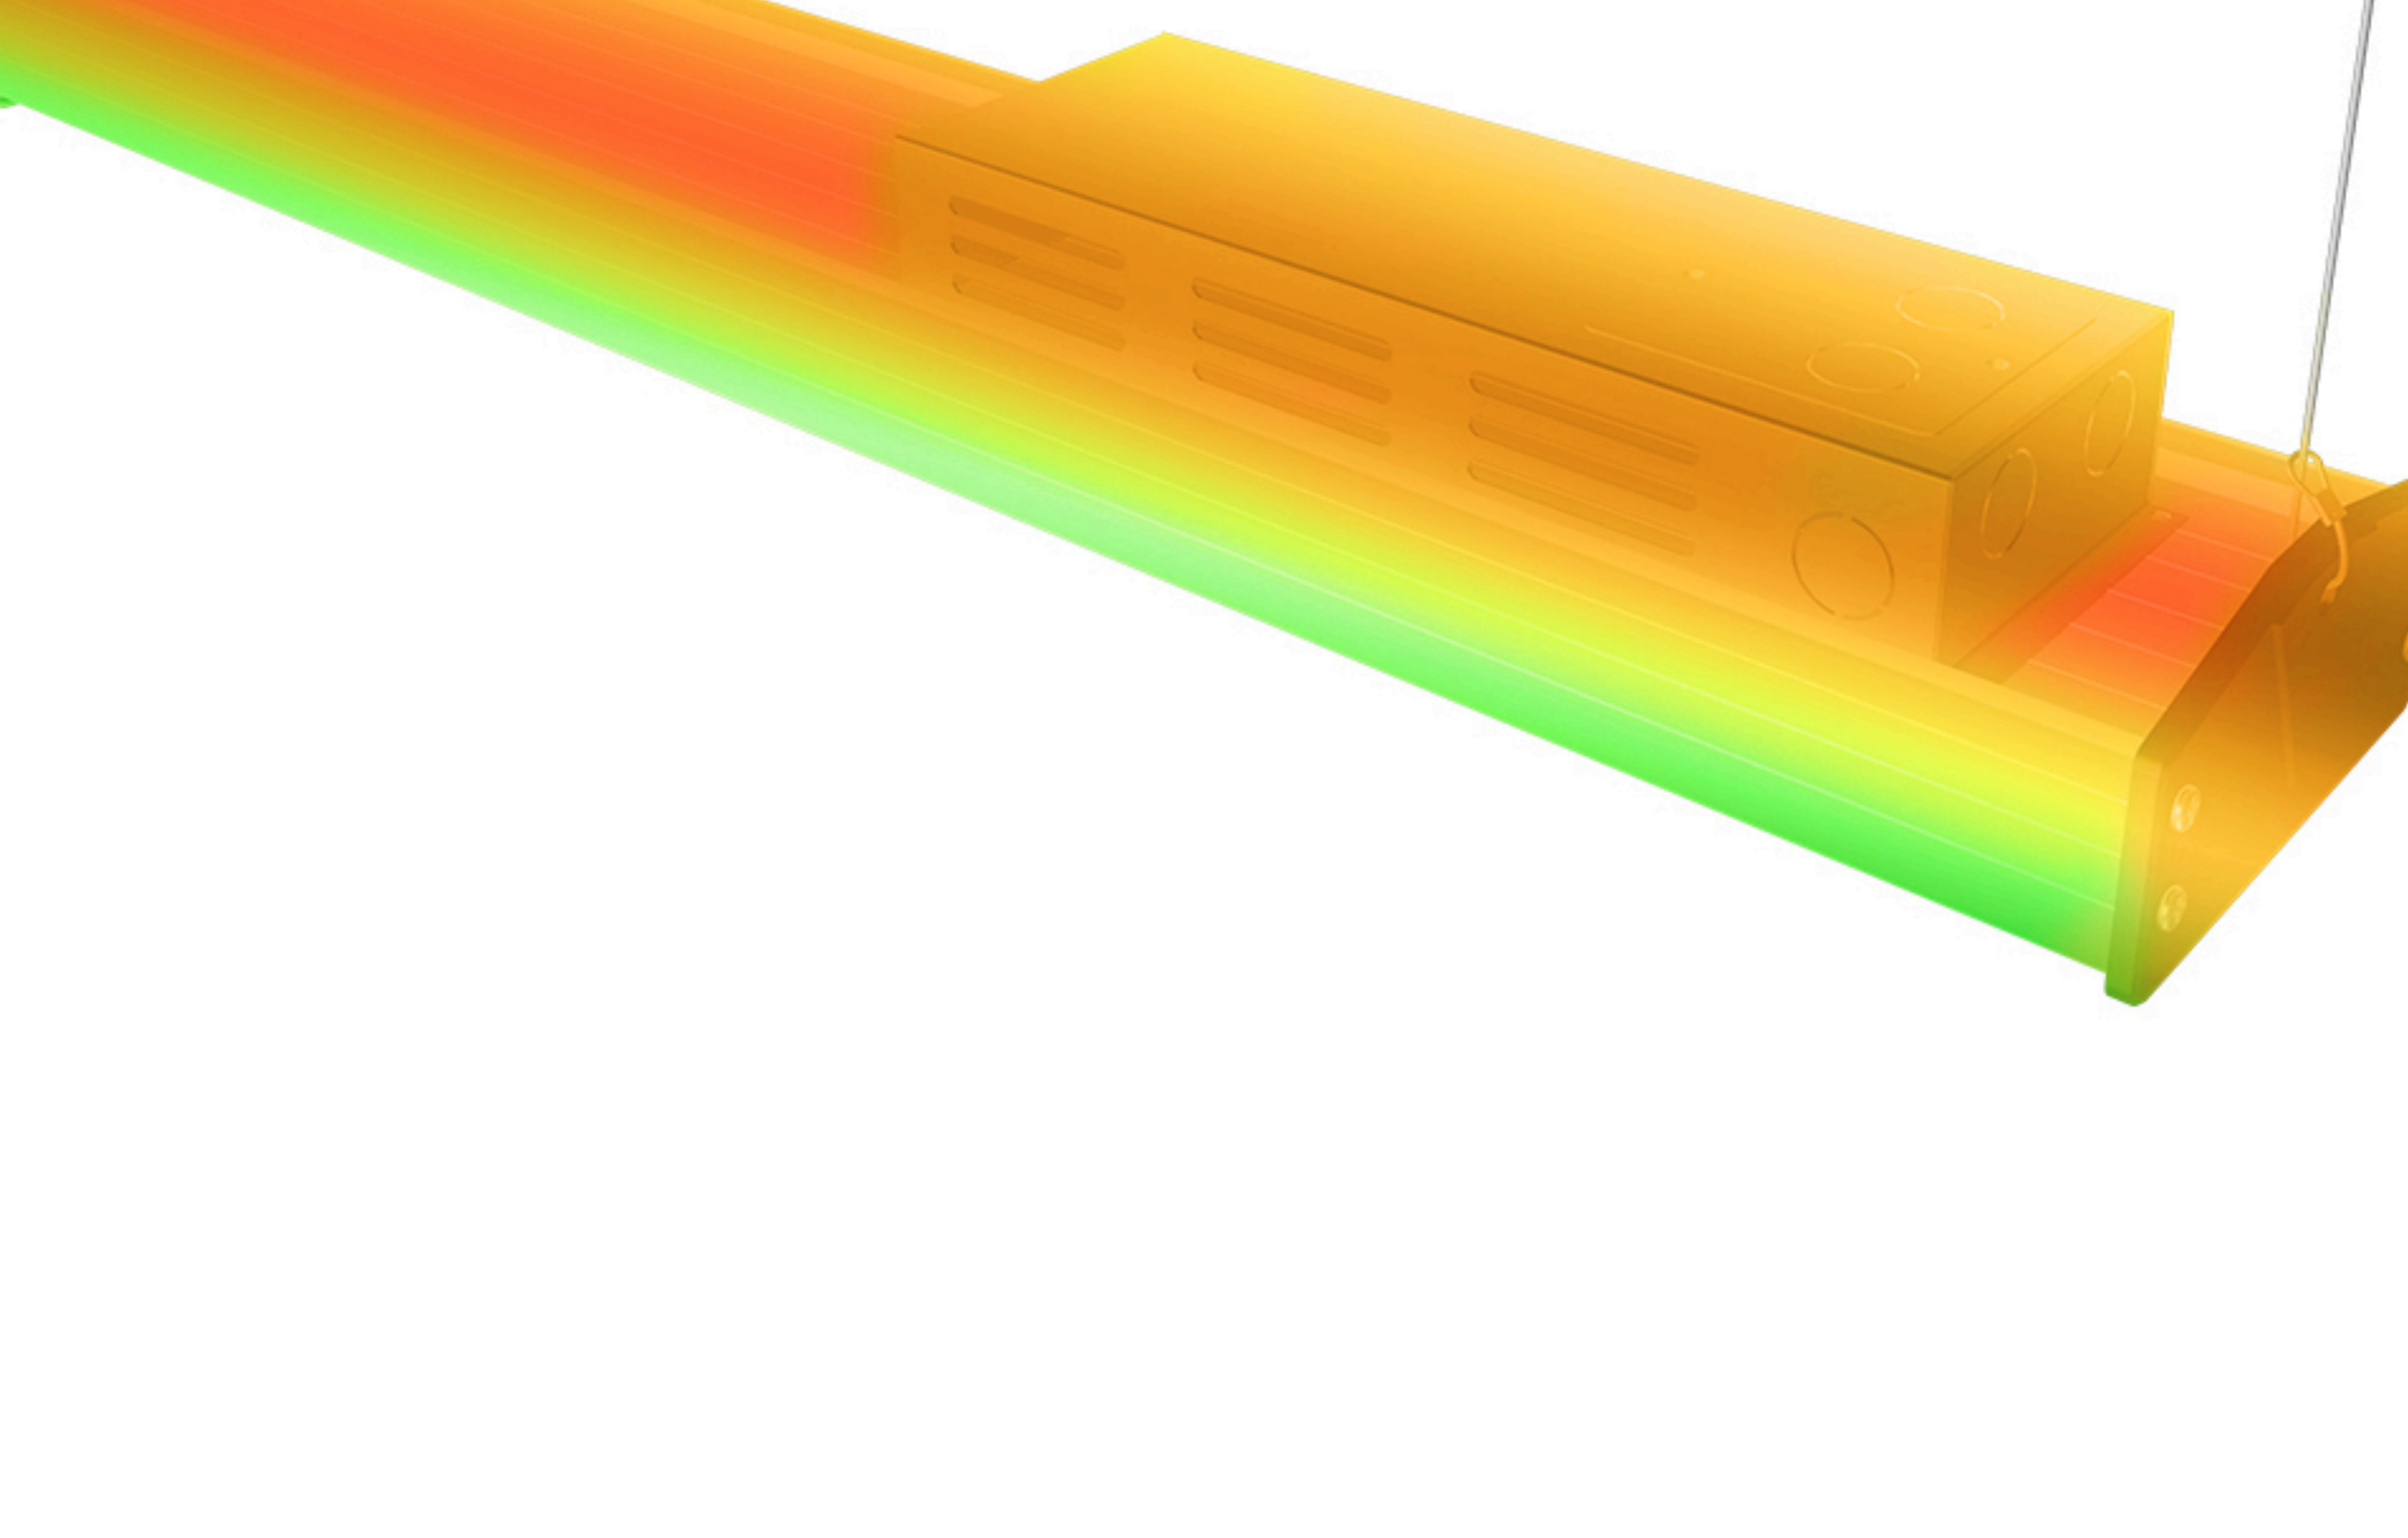

High efficient heat dissipation