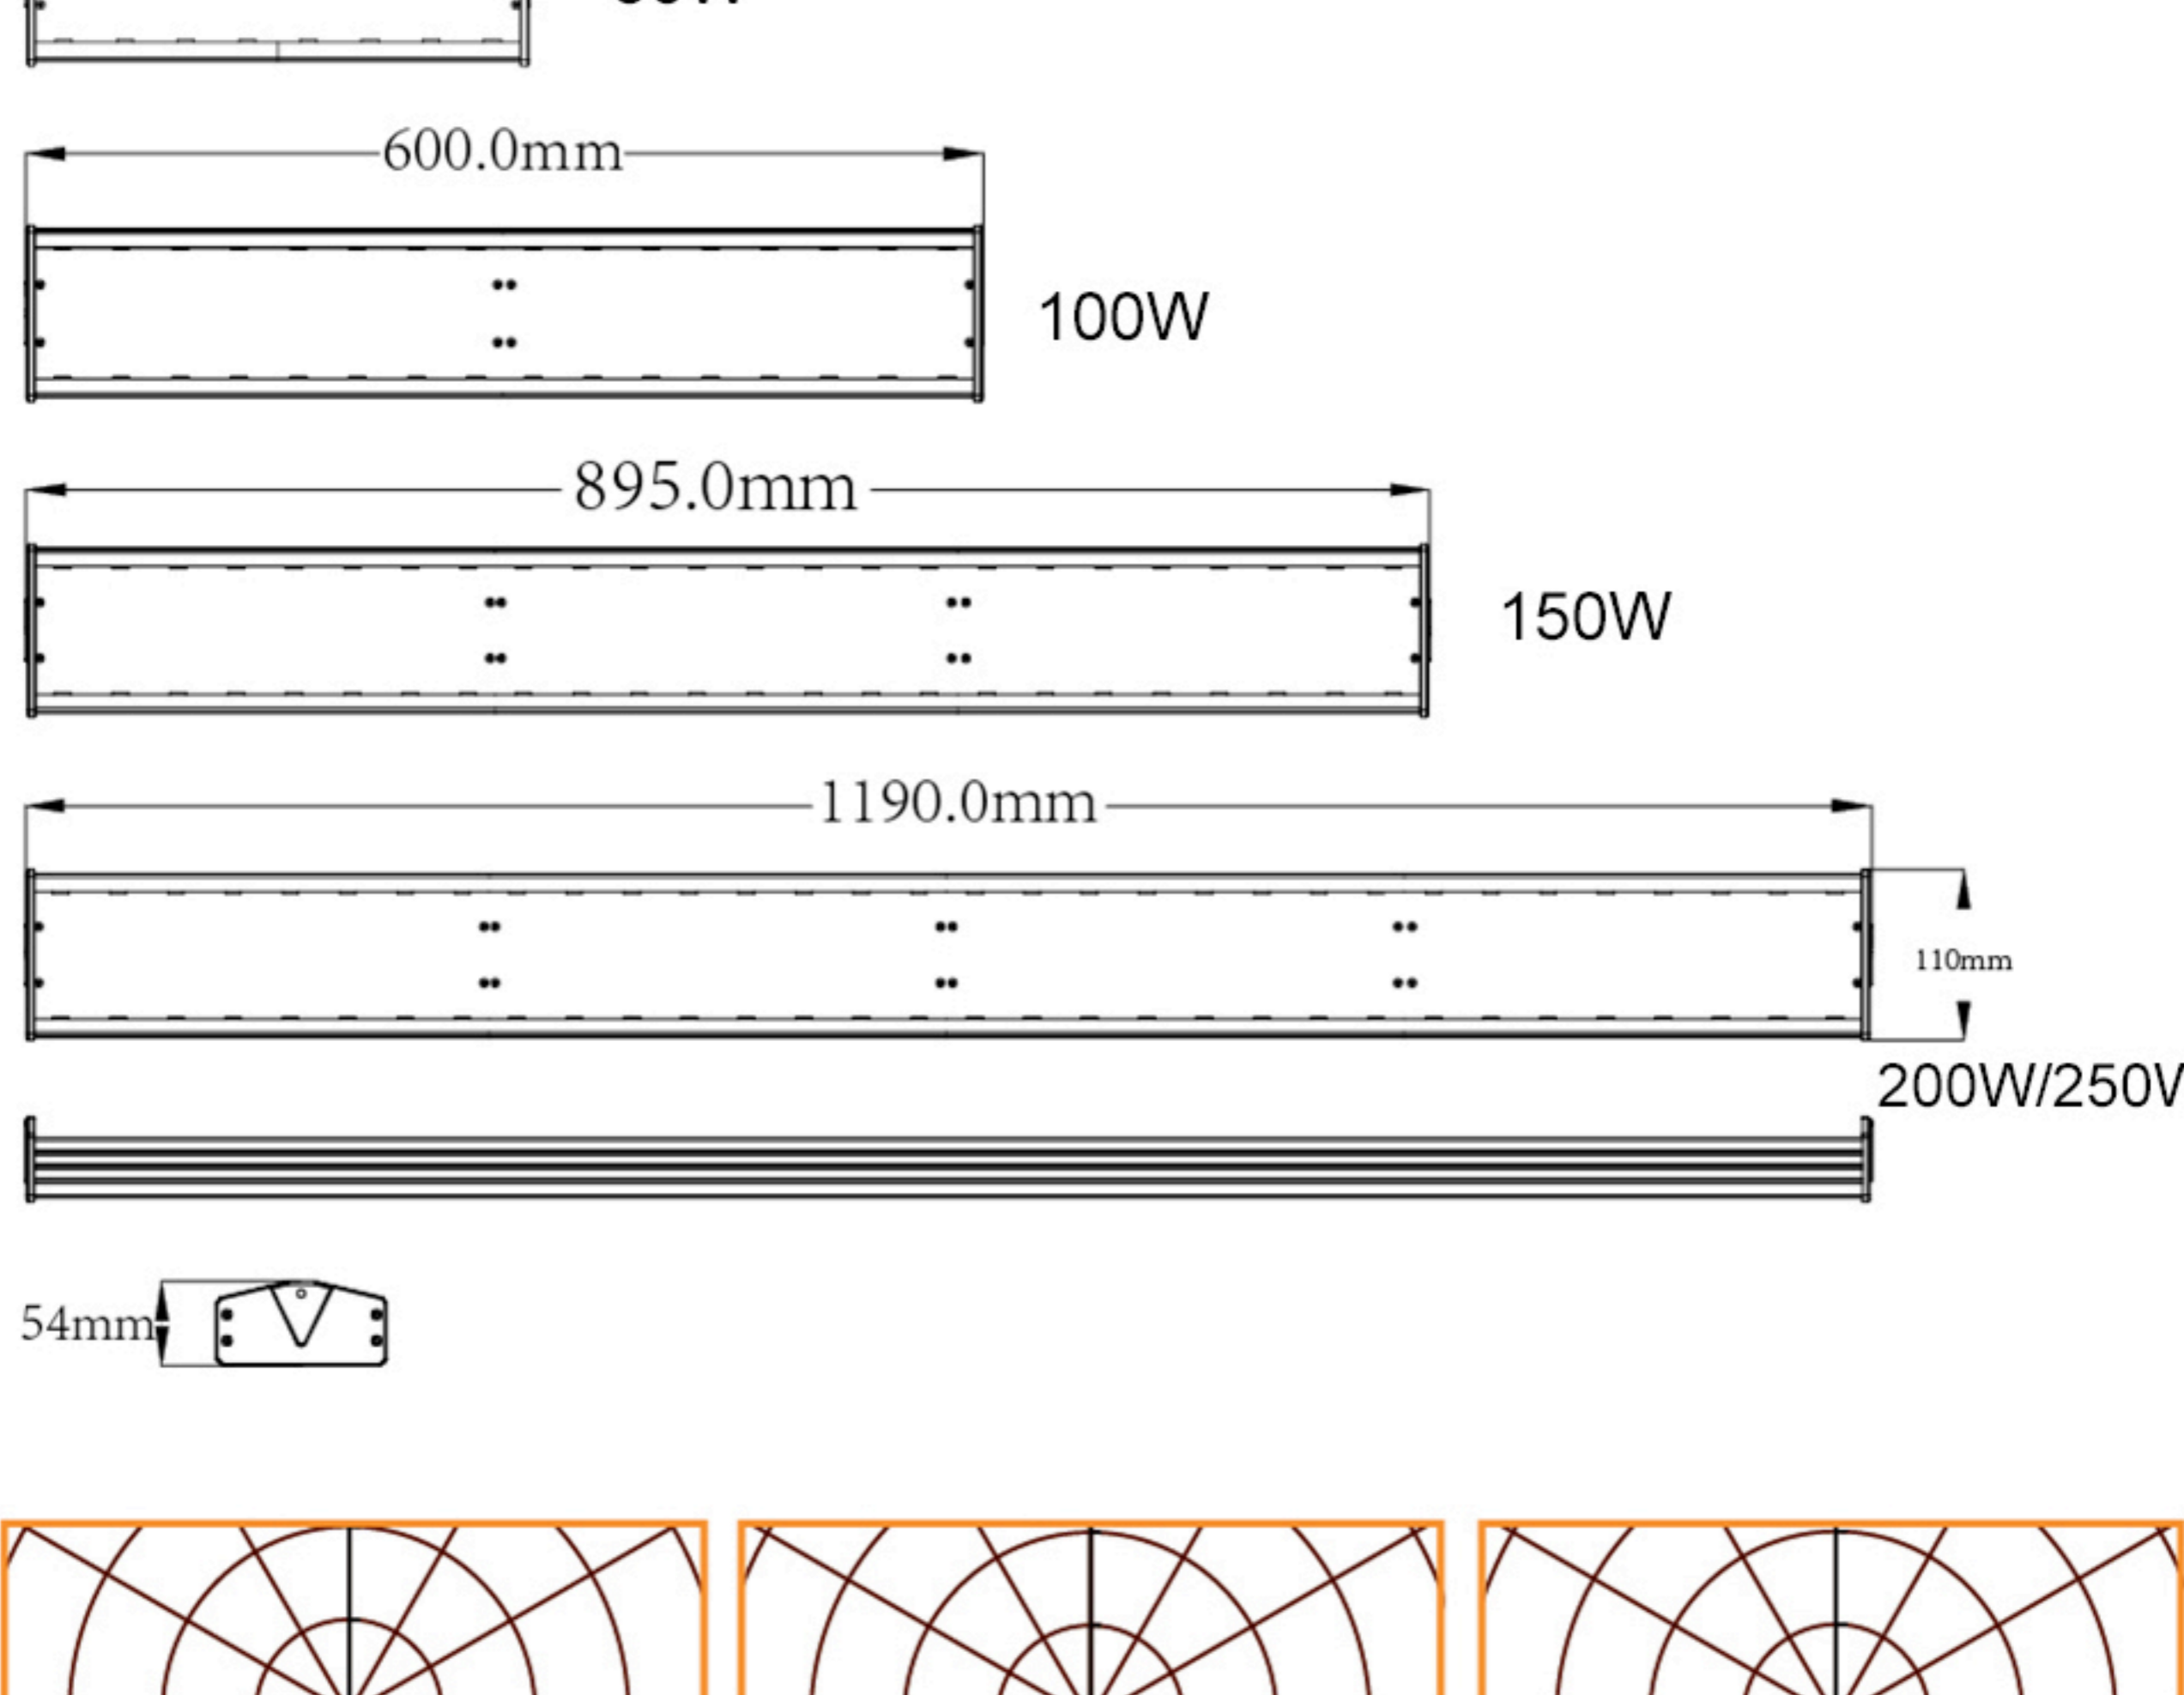

K4

LED Linear High Bay Light

7 YEARS WARRANTY

50W 100W 150W
200W 250W

175LM/W

Zigbee Dimming Detectable Range Daylight sensor Wireless dimmer Motion sensor

UL US DLC SAA TÜV VEET CB IK10

Features

High efficient heat dissipation

Snap-in Type Lens

Independent power box to prevent wiring exposure

Side cut-out apply for Intelligent accessories

Installation

APPLICATION