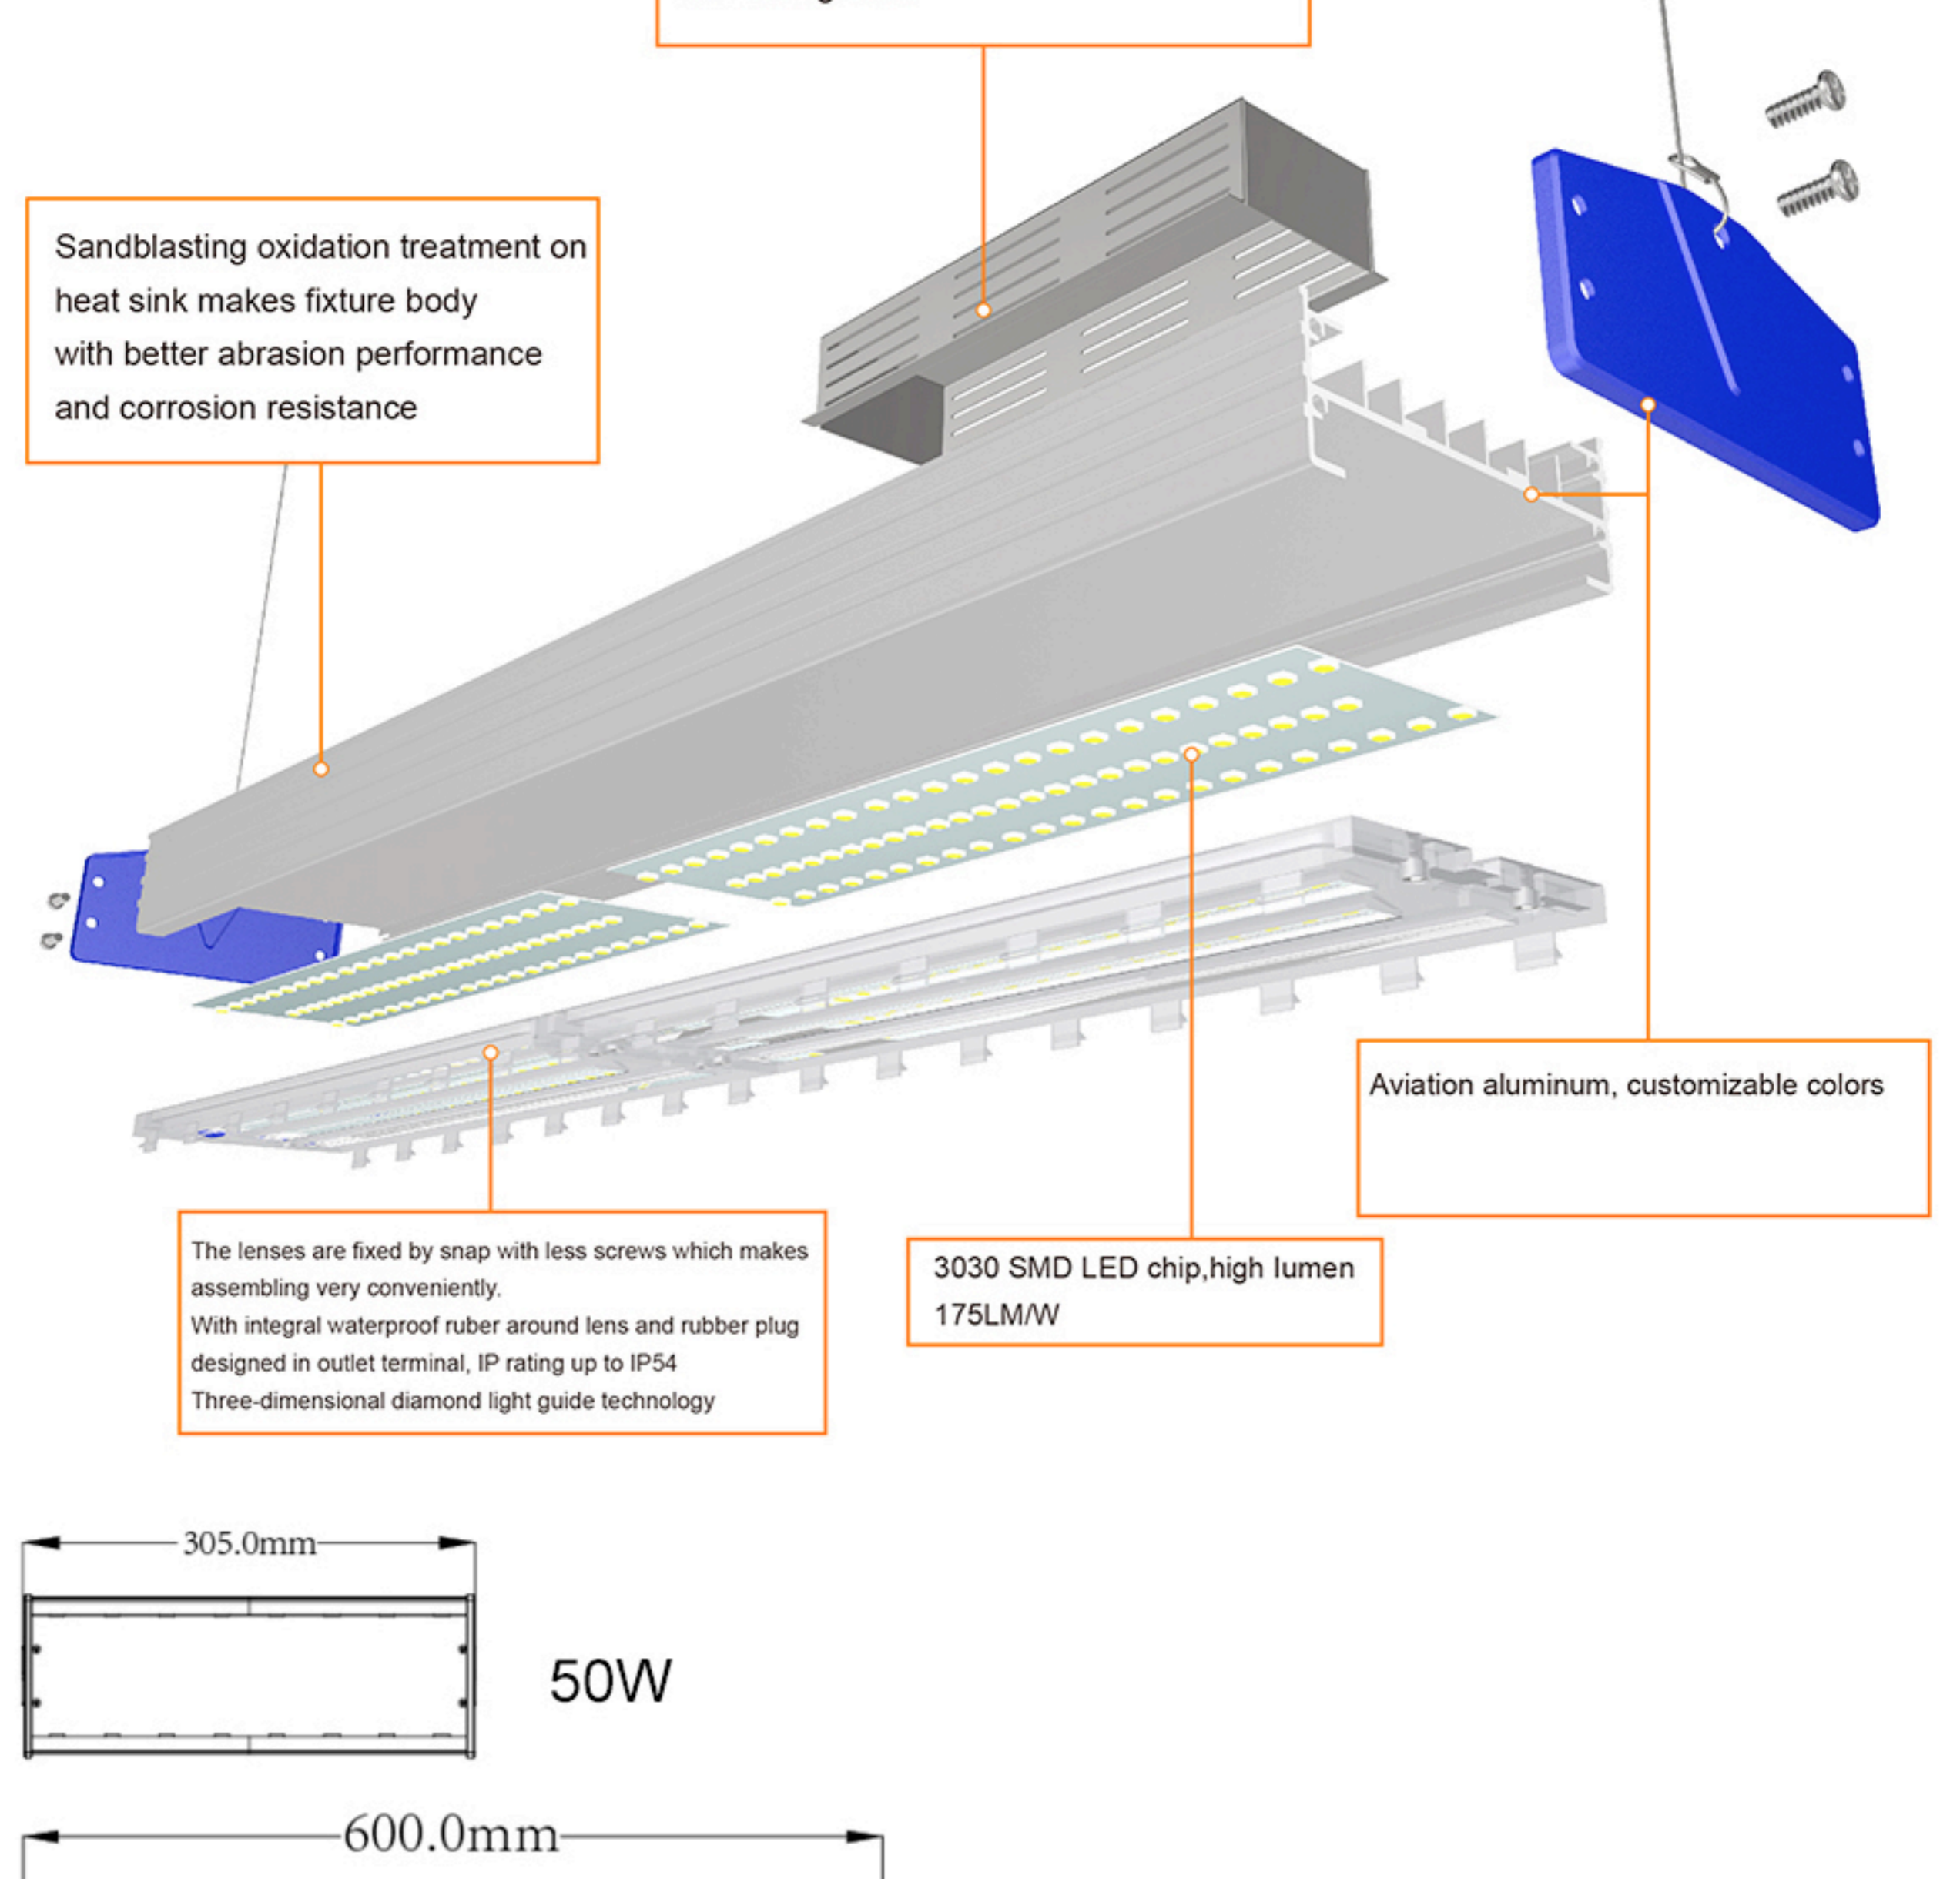

K4

LED Linear High Bay Light

7 YEARS WARRANTY

50W 100W 150W
200W 250W

175LM/W

Zigbee Dimming Detectable Range Daylight sensor Wireless dimmer Motion sensor

UL US DLC SAA TÜV VEET CB IK10

Features

High efficient heat dissipation

Snap-in Type Lens

Independent power box to prevent wiring exposure

Side cut-out apply for Intelligent accessories

Installation

APPLICATION