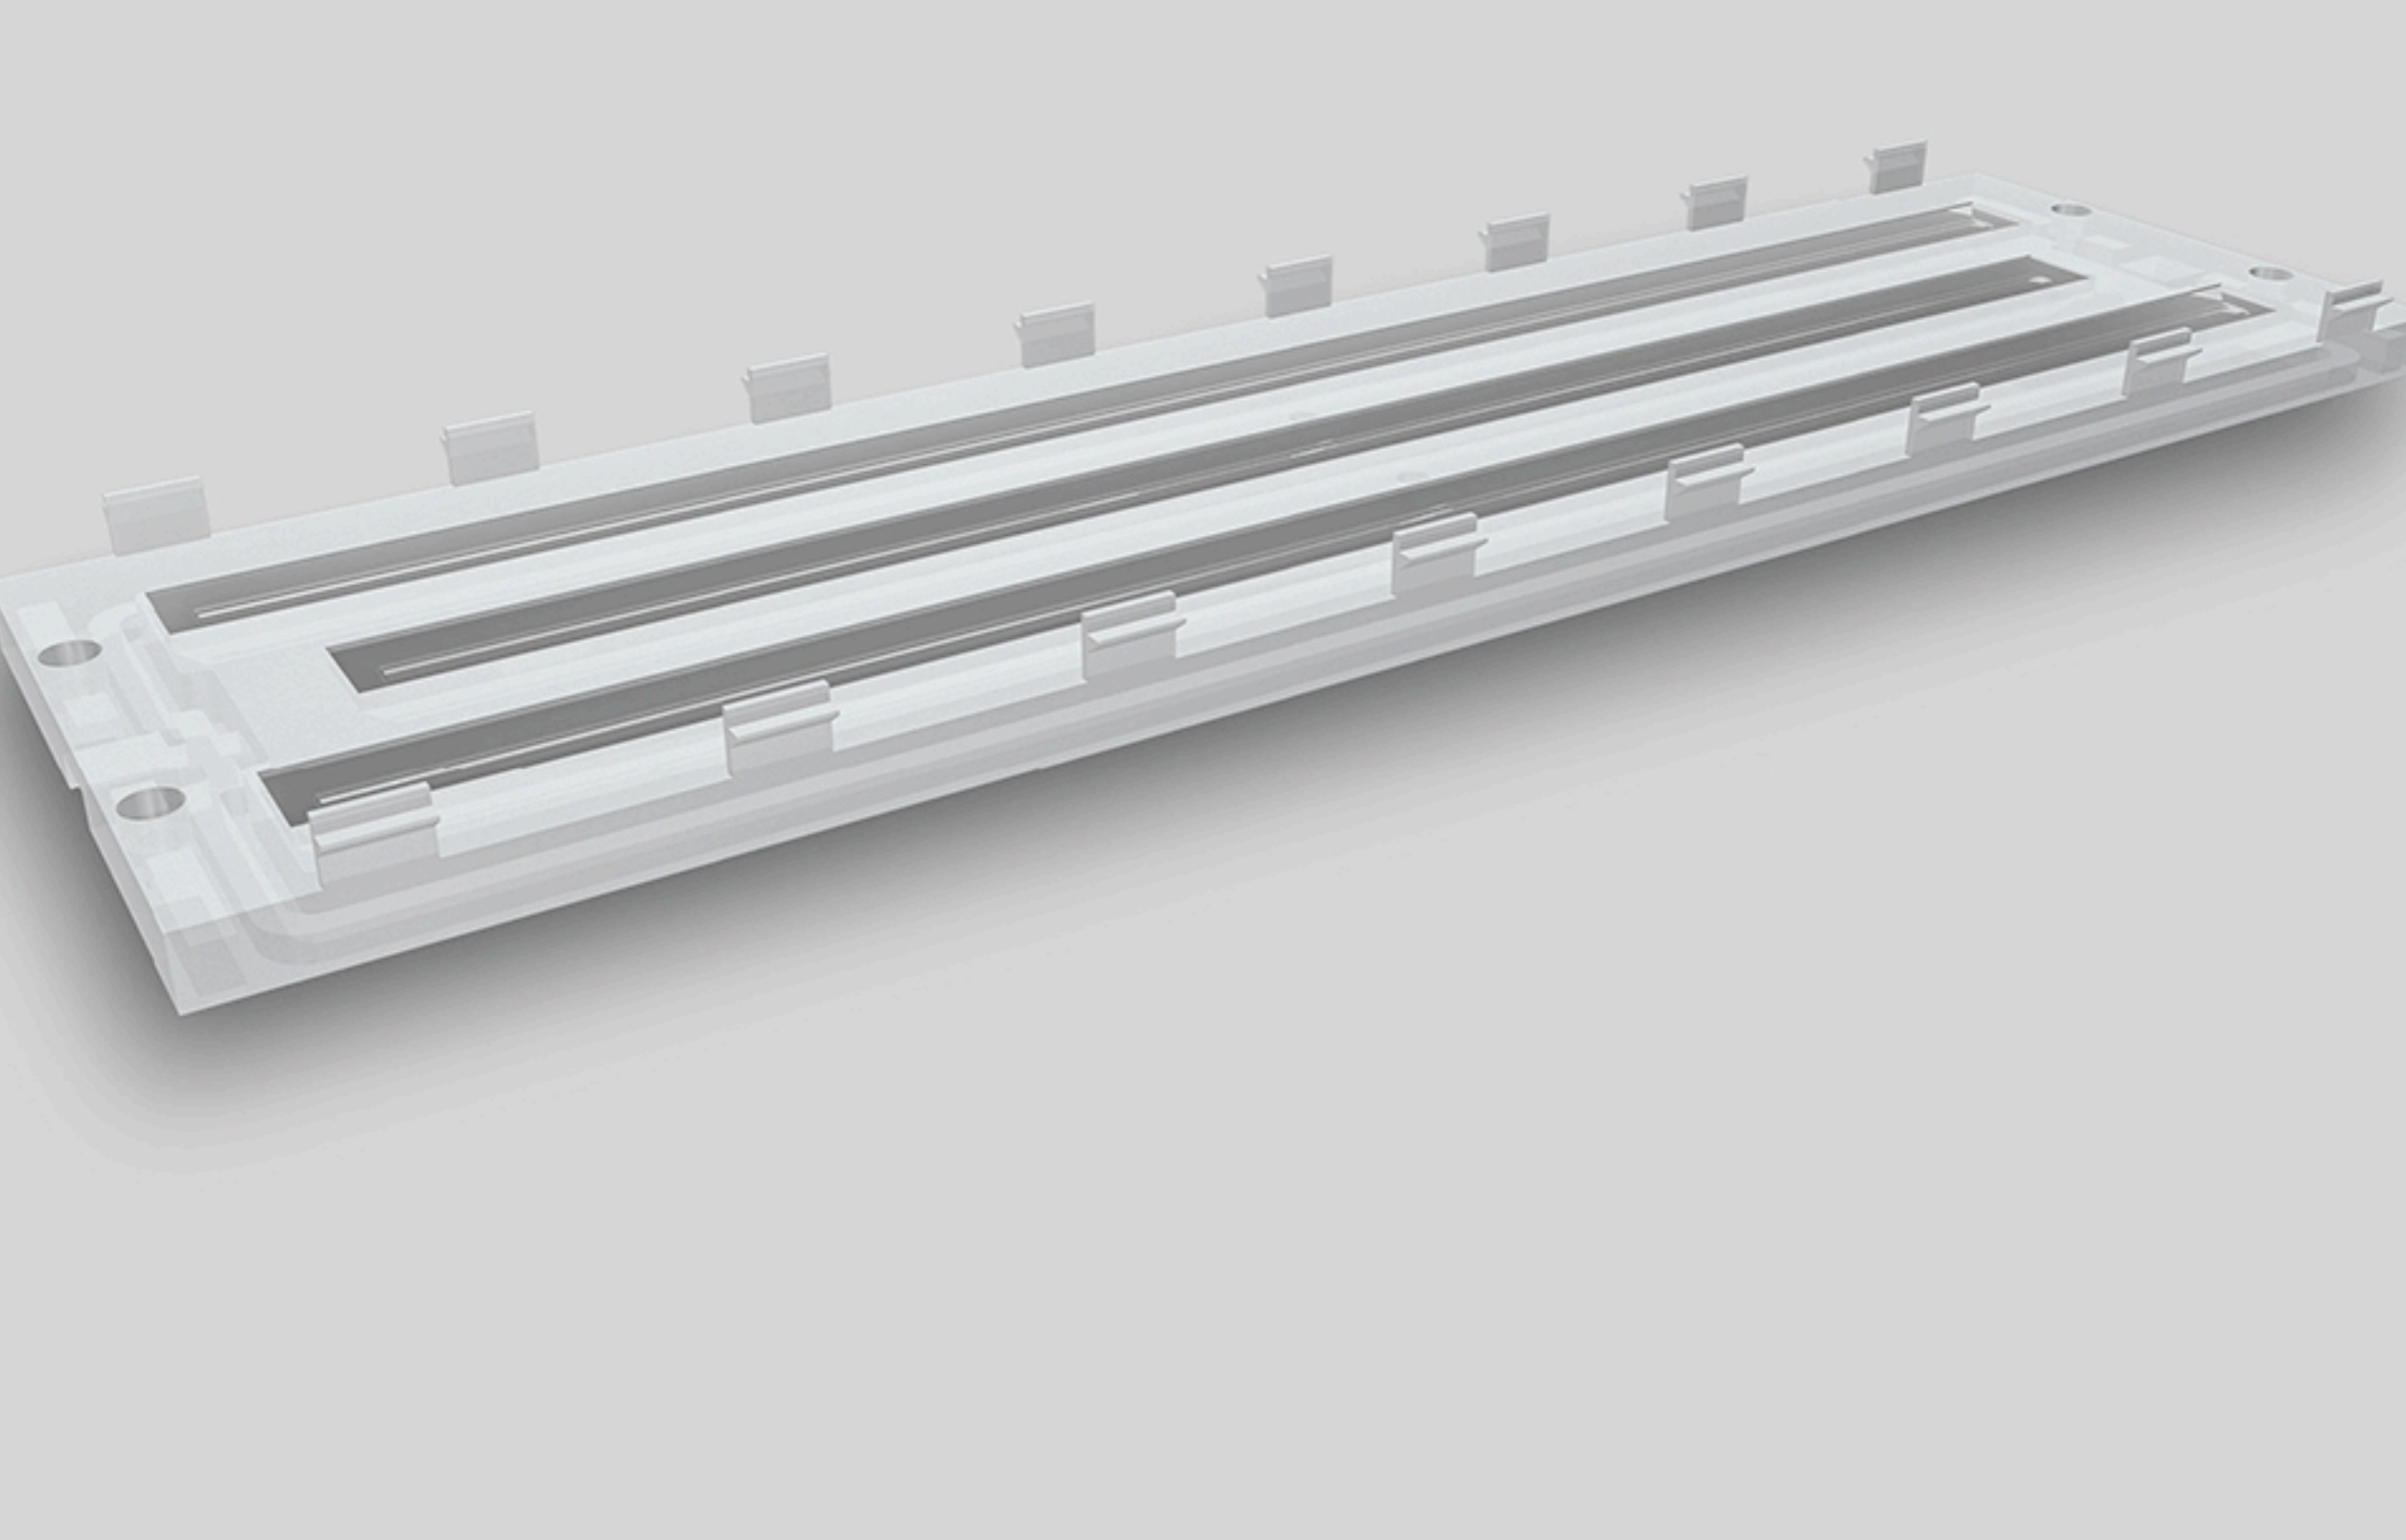

## LED Linear High Bay Light

7 YEARS WARRANTY

50W 100W 150W  
200W 250W

175LM/W

Zigbee Dimming Detectable Range Daylight sensor Wireless dimmer Motion sensor

UL US DLC SAA TÜV VEET CB IK10

## Snap-in Type Lens

## Independent power box to prevent wiring exposure

## Side cut-out apply for Intelligent accessories