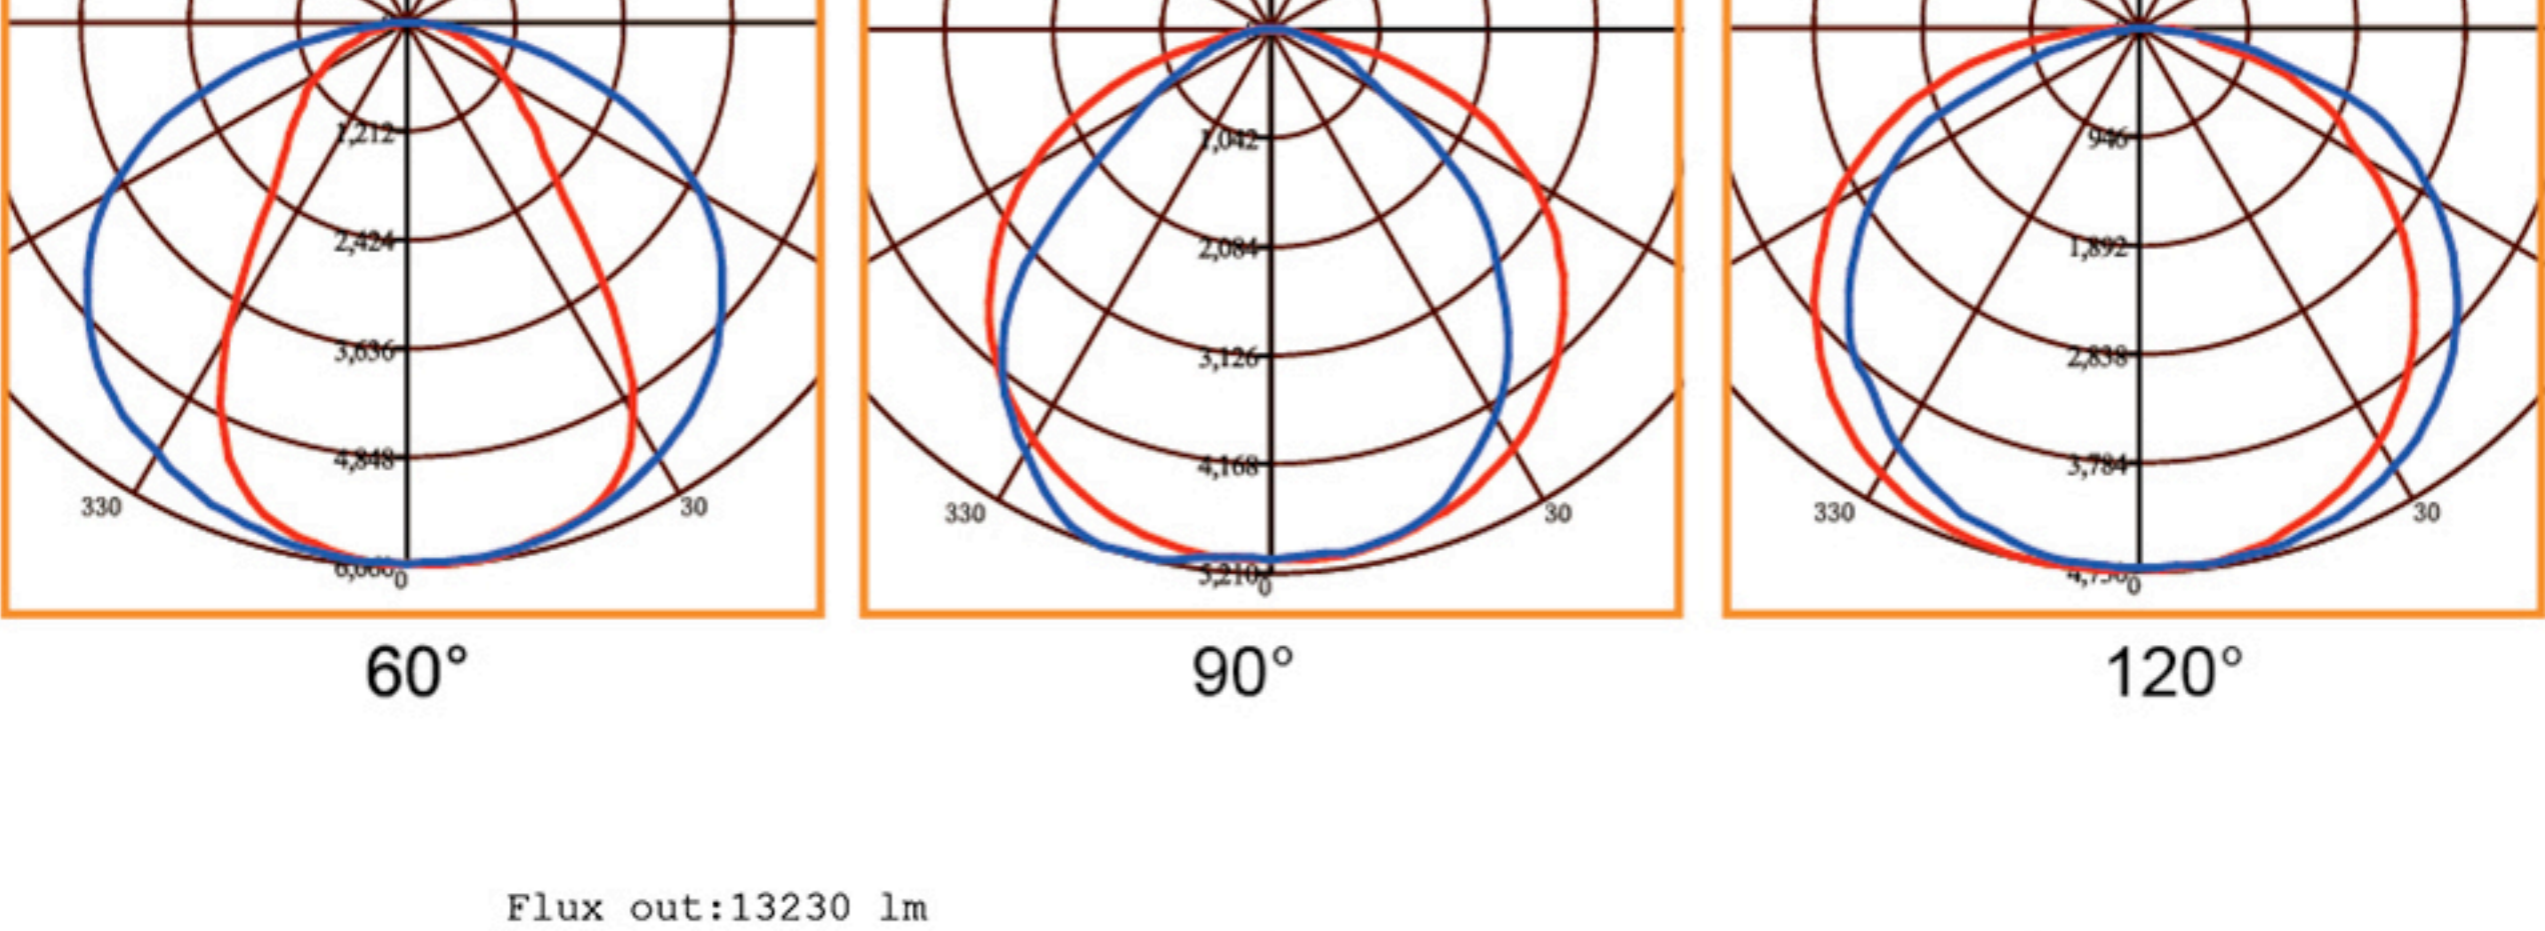

K4

LED Linear High Bay Light

7 YEARS WARRANTY

50W 100W 150W
200W 250W

175LM/W

Zigbee Dimming Detectable Range Daylight sensor Wireless dimmer Motion sensor

UL US DLC SAA TÜV VEET CB IK10

Features

High efficient heat dissipation

Snap-in Type Lens

Independent power box to prevent wiring exposure

Side cut-out apply for Intelligent accessories

Installation

APPLICATION