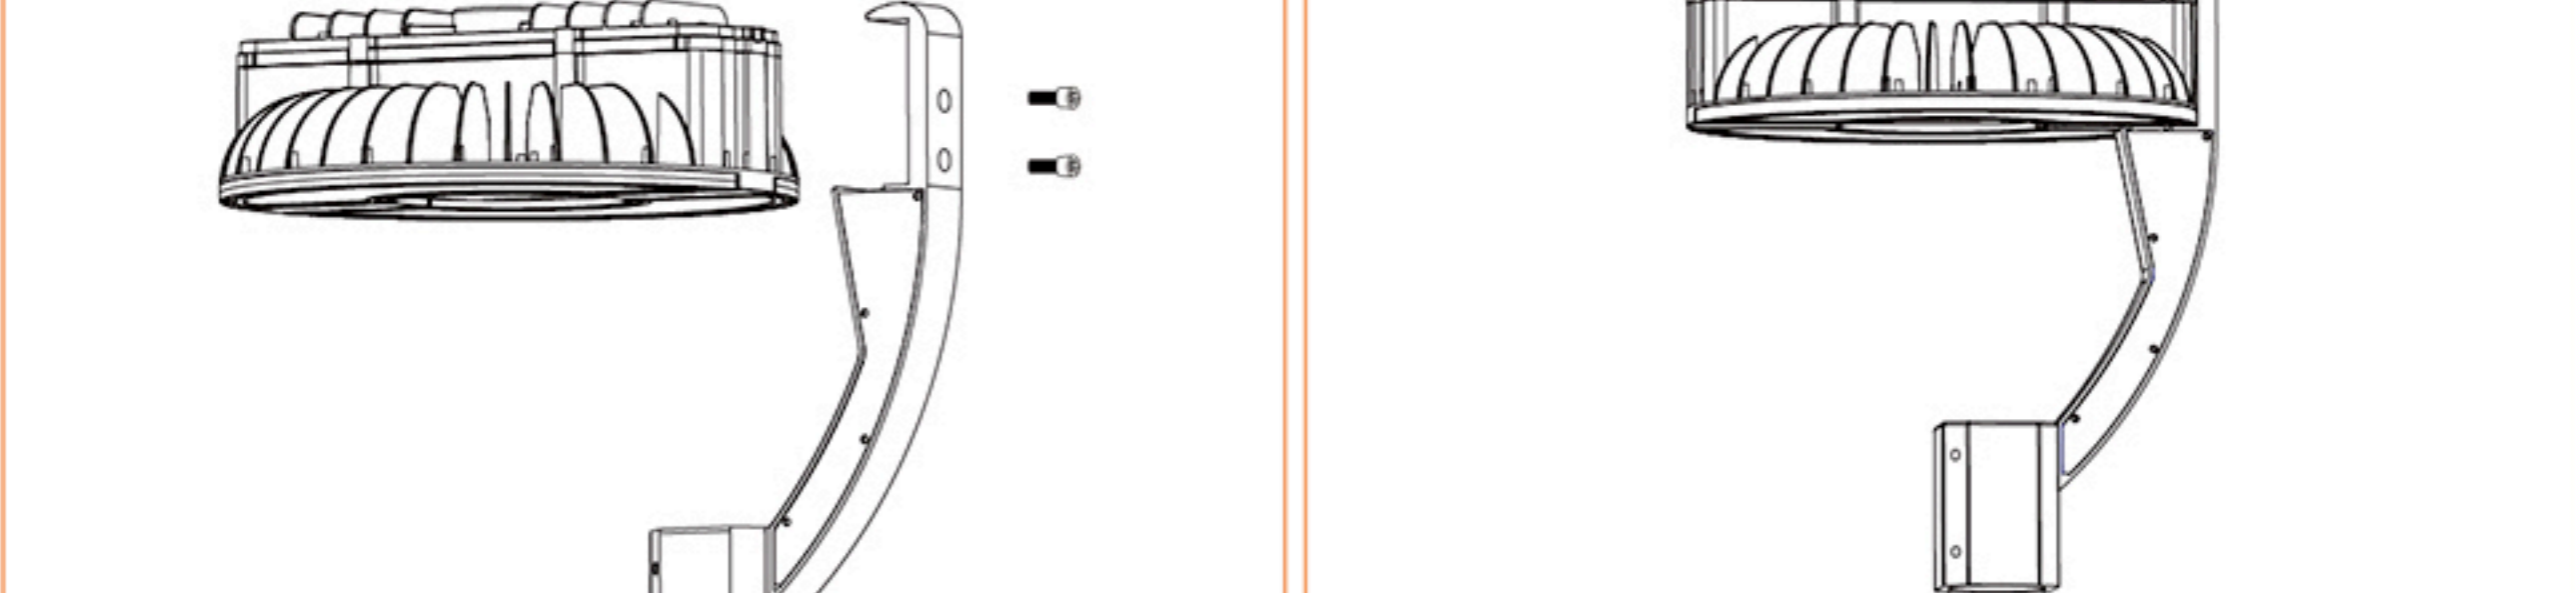

Hi-Guard LED Garden Light

180LM/W

7
years warranty

UL US DLC APPROVALS TUV SUD VEET CB IK10

Features

High efficient heat dissipation

Surge protection, IP67 Waterproof

Integrated driver box with housing

Lens with 180 degree lighting

APPLICATION