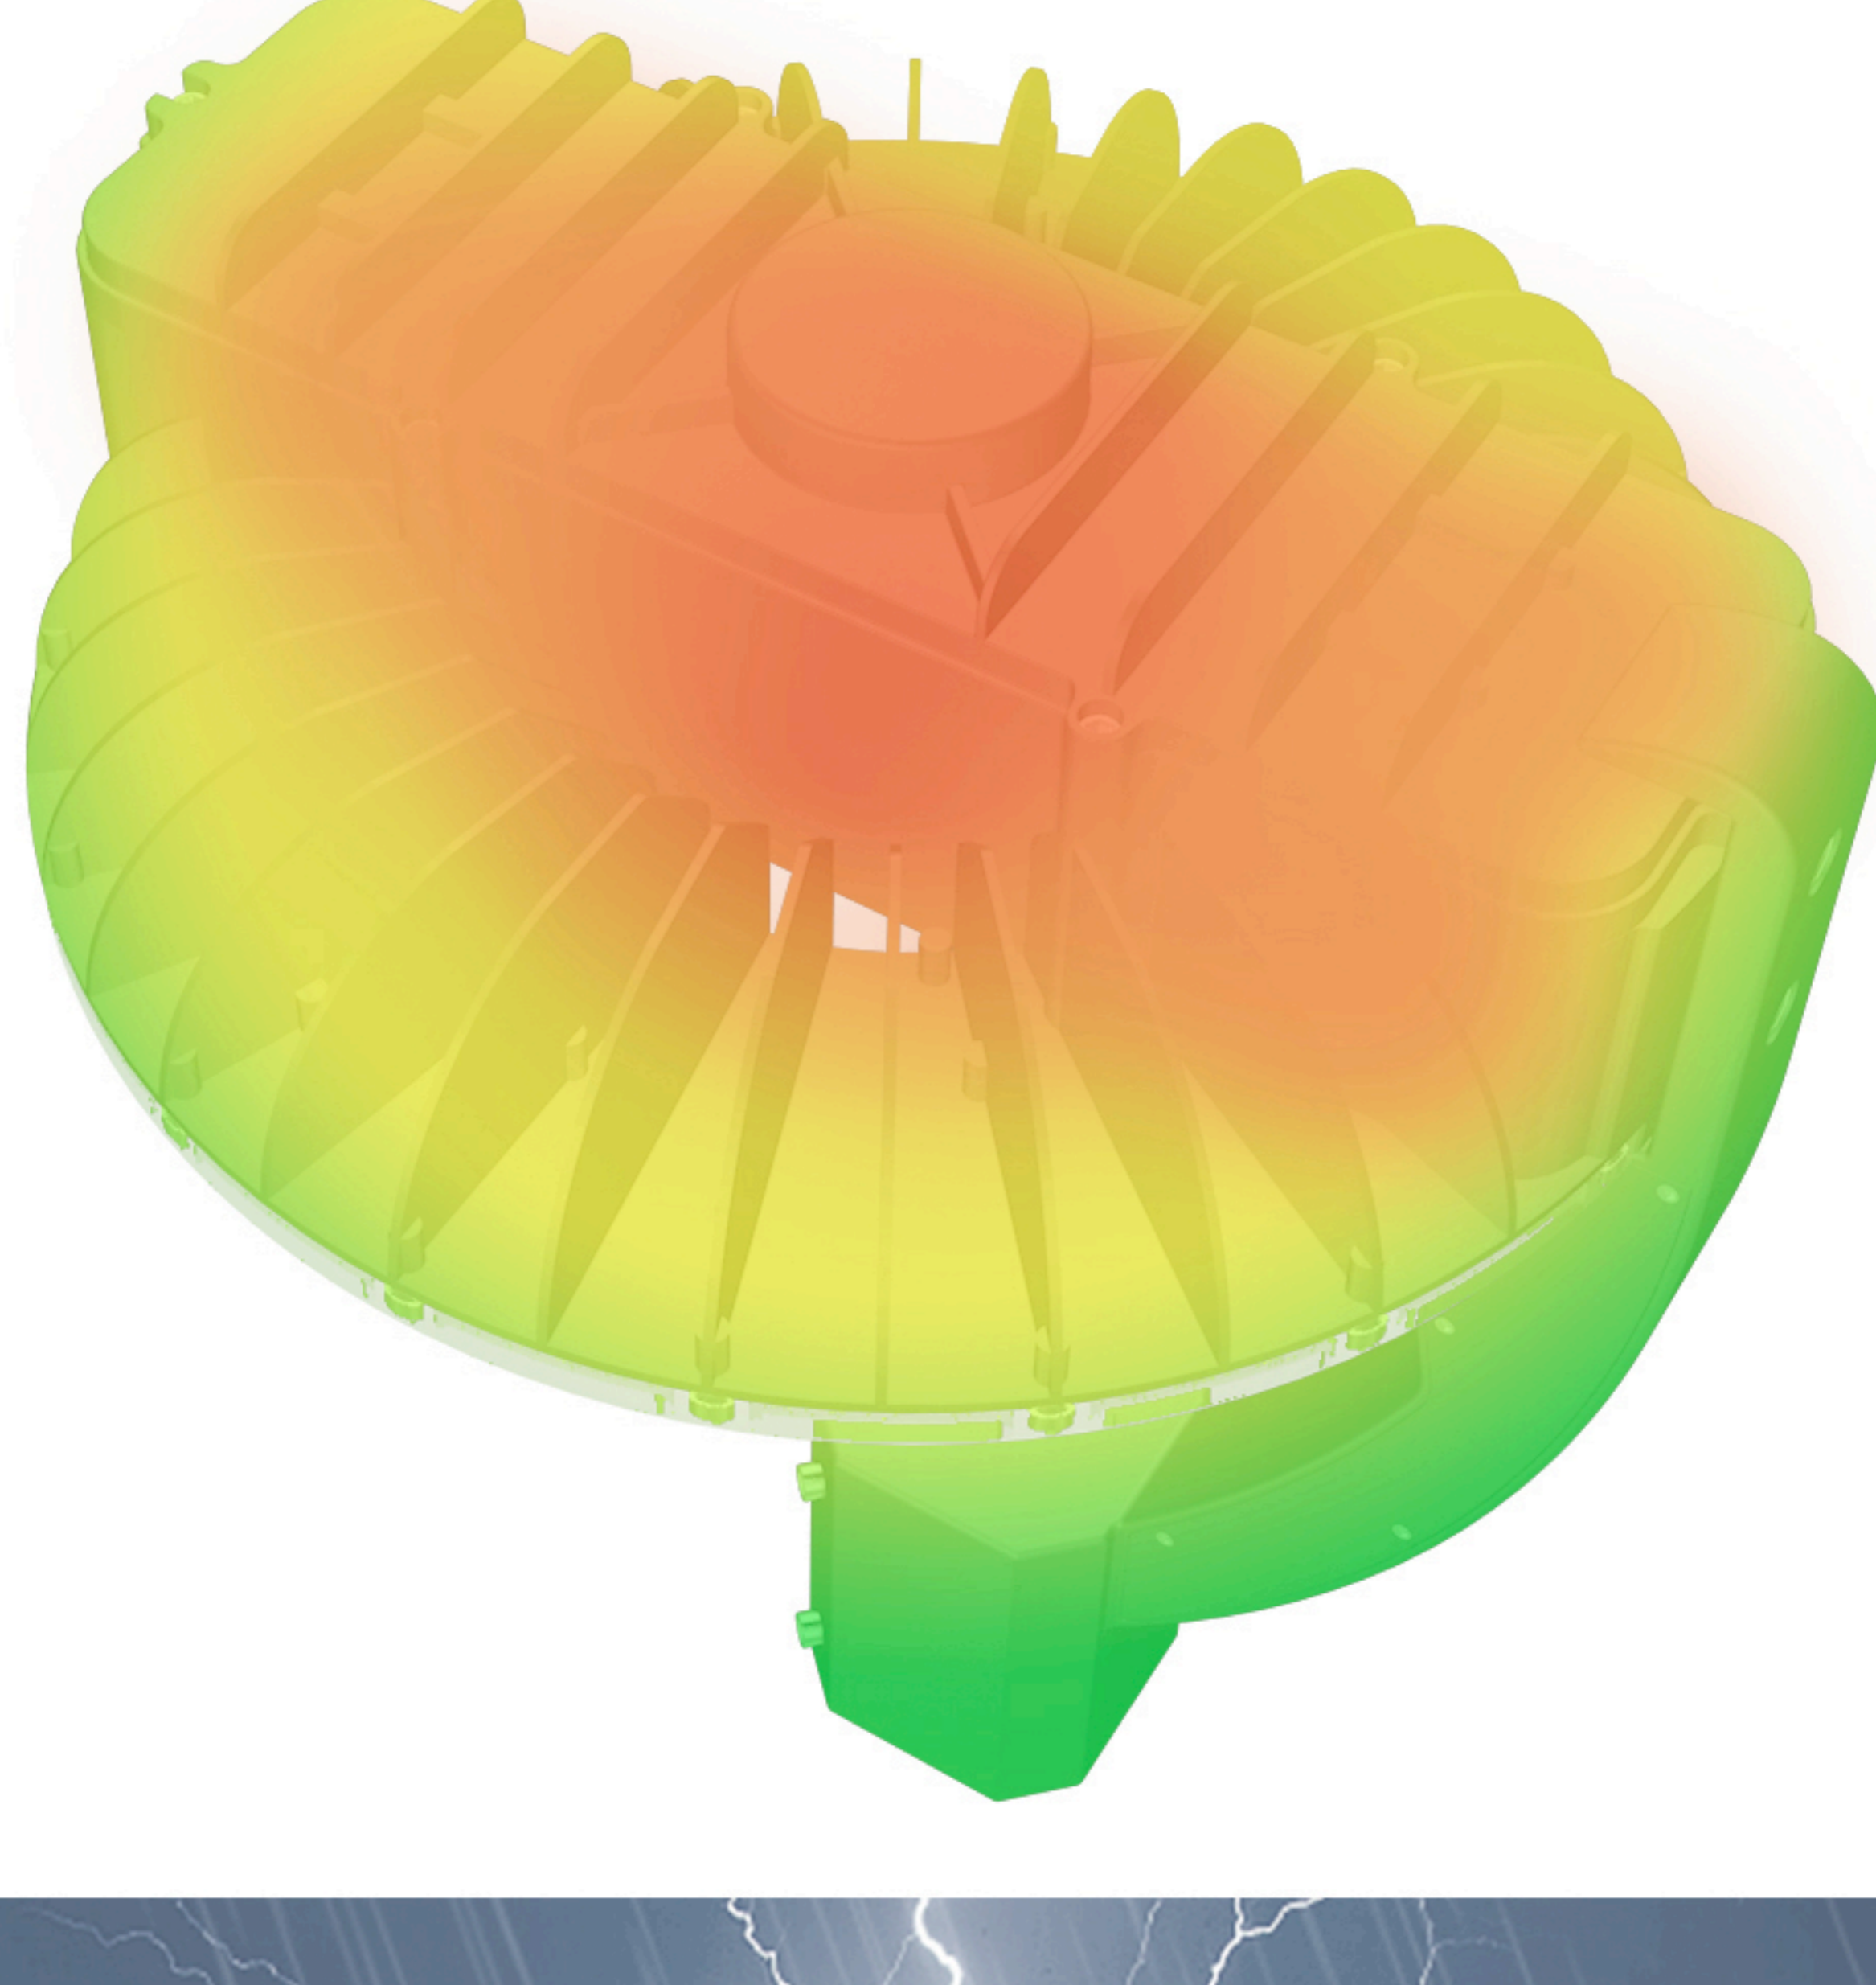

Hi-Guard LED Garden Light

180LM/W

7
years warranty

UL US DLC APPROVALS TUV SUD VEET CB IK10

Features

High efficient heat dissipation

Surge protection, IP67 Waterproof

Integrated driver box with housing

Lens with 180 degree lighting

APPLICATION