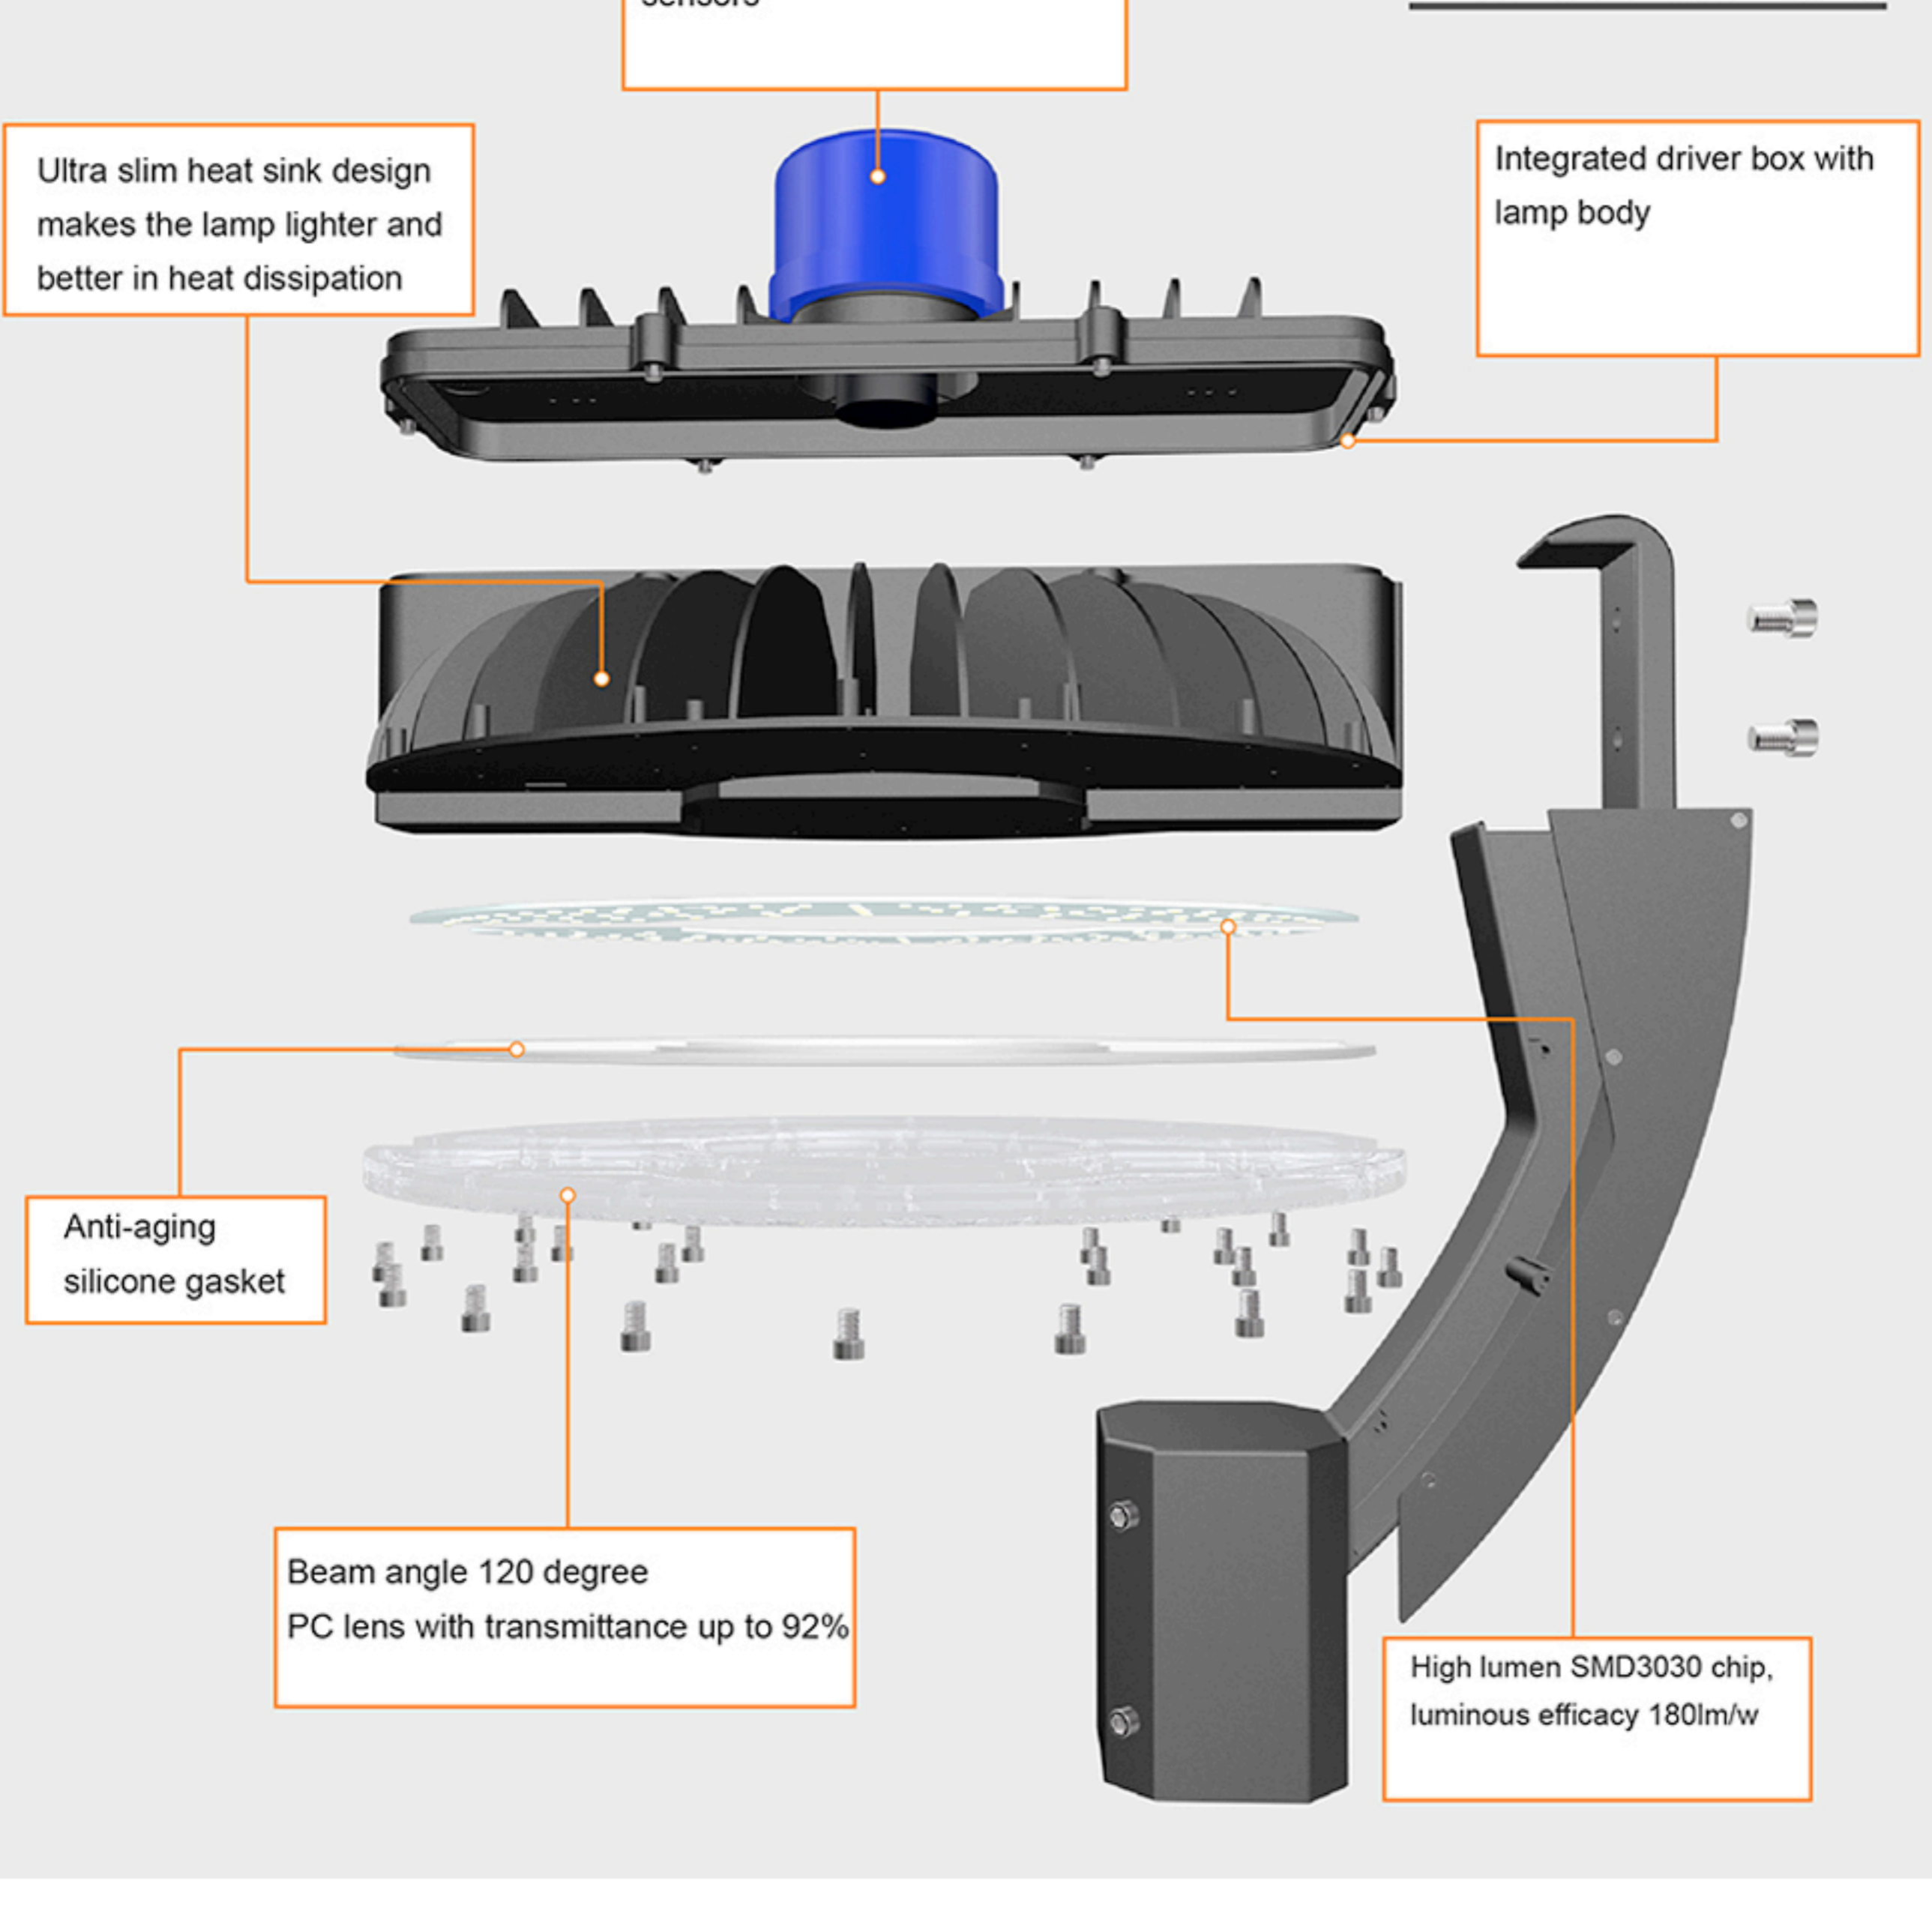

Hi-Guard LED Garden Light

180LM/W

7
years warranty

UL US DLC APPROVALS TUV SUD VEET CB IK10

Features

High efficient heat dissipation

Surge protection, IP67 Waterproof

Integrated driver box with housing

Lens with 180 degree lighting

APPLICATION