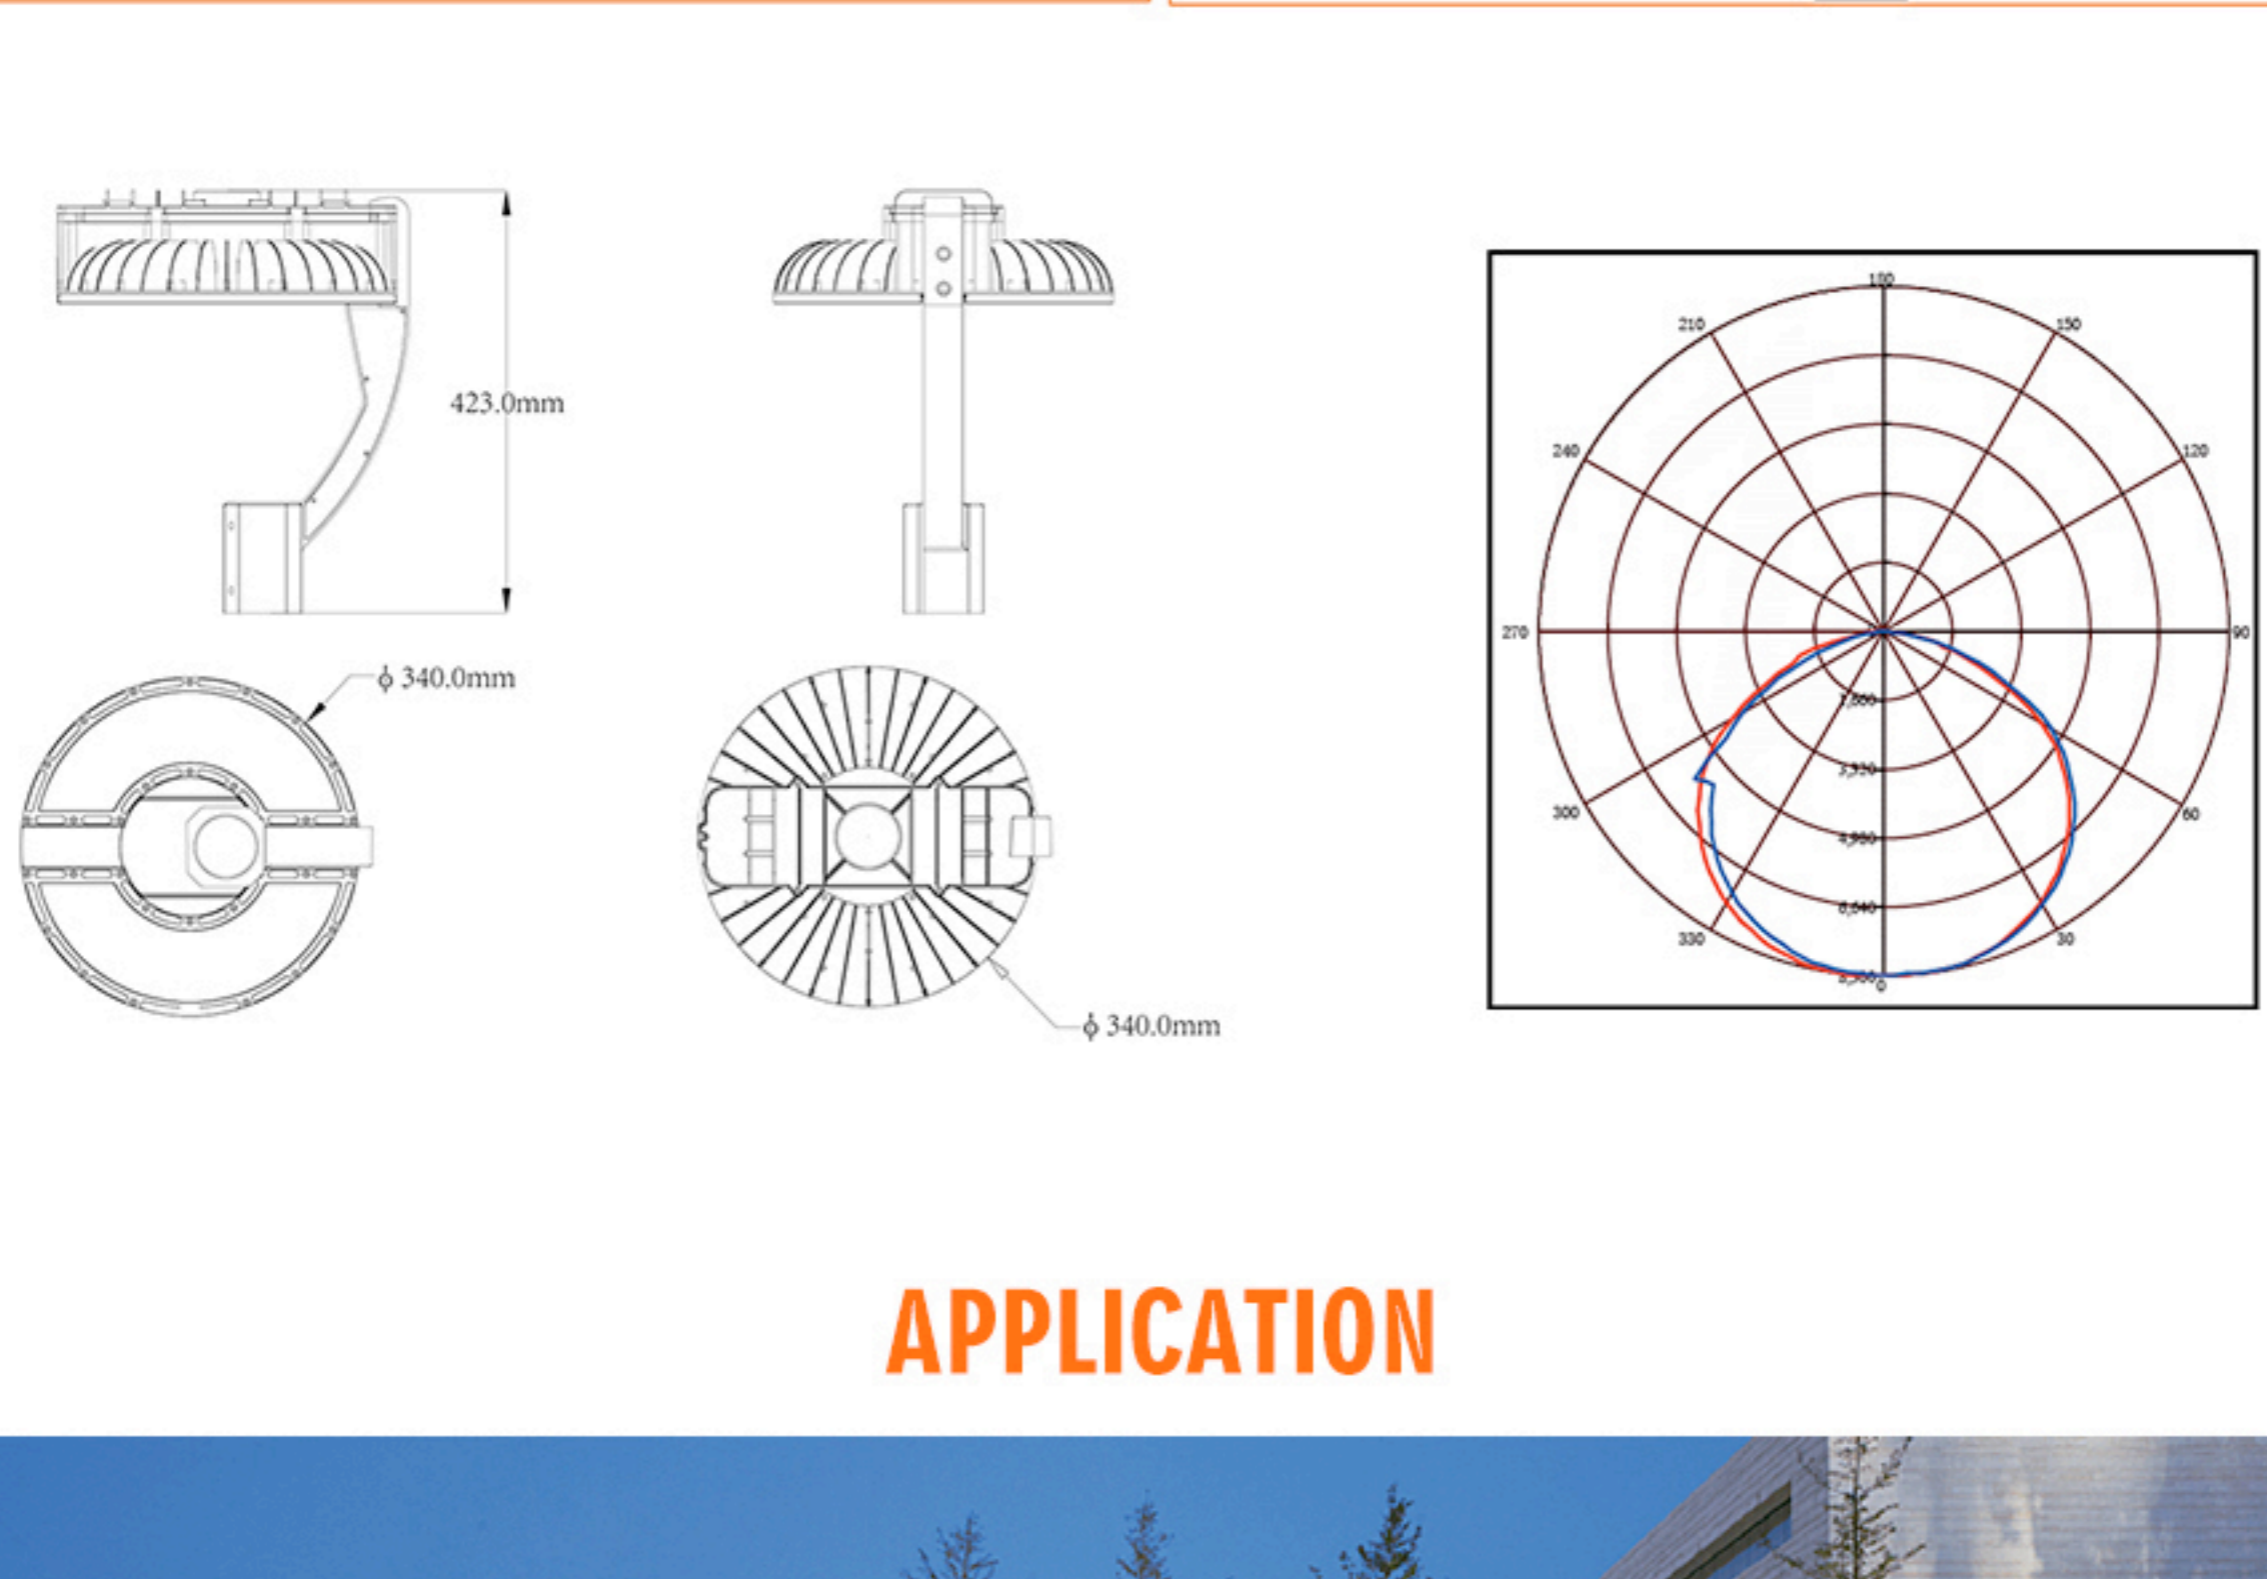

Hi-Guard LED Garden Light

180LM/W

7
years warranty

UL US DLC APPROVALS TUV SUD VEET CB IK10

Features

High efficient heat dissipation

Surge protection, IP67 Waterproof

Integrated driver box with housing

Lens with 180 degree lighting

APPLICATION