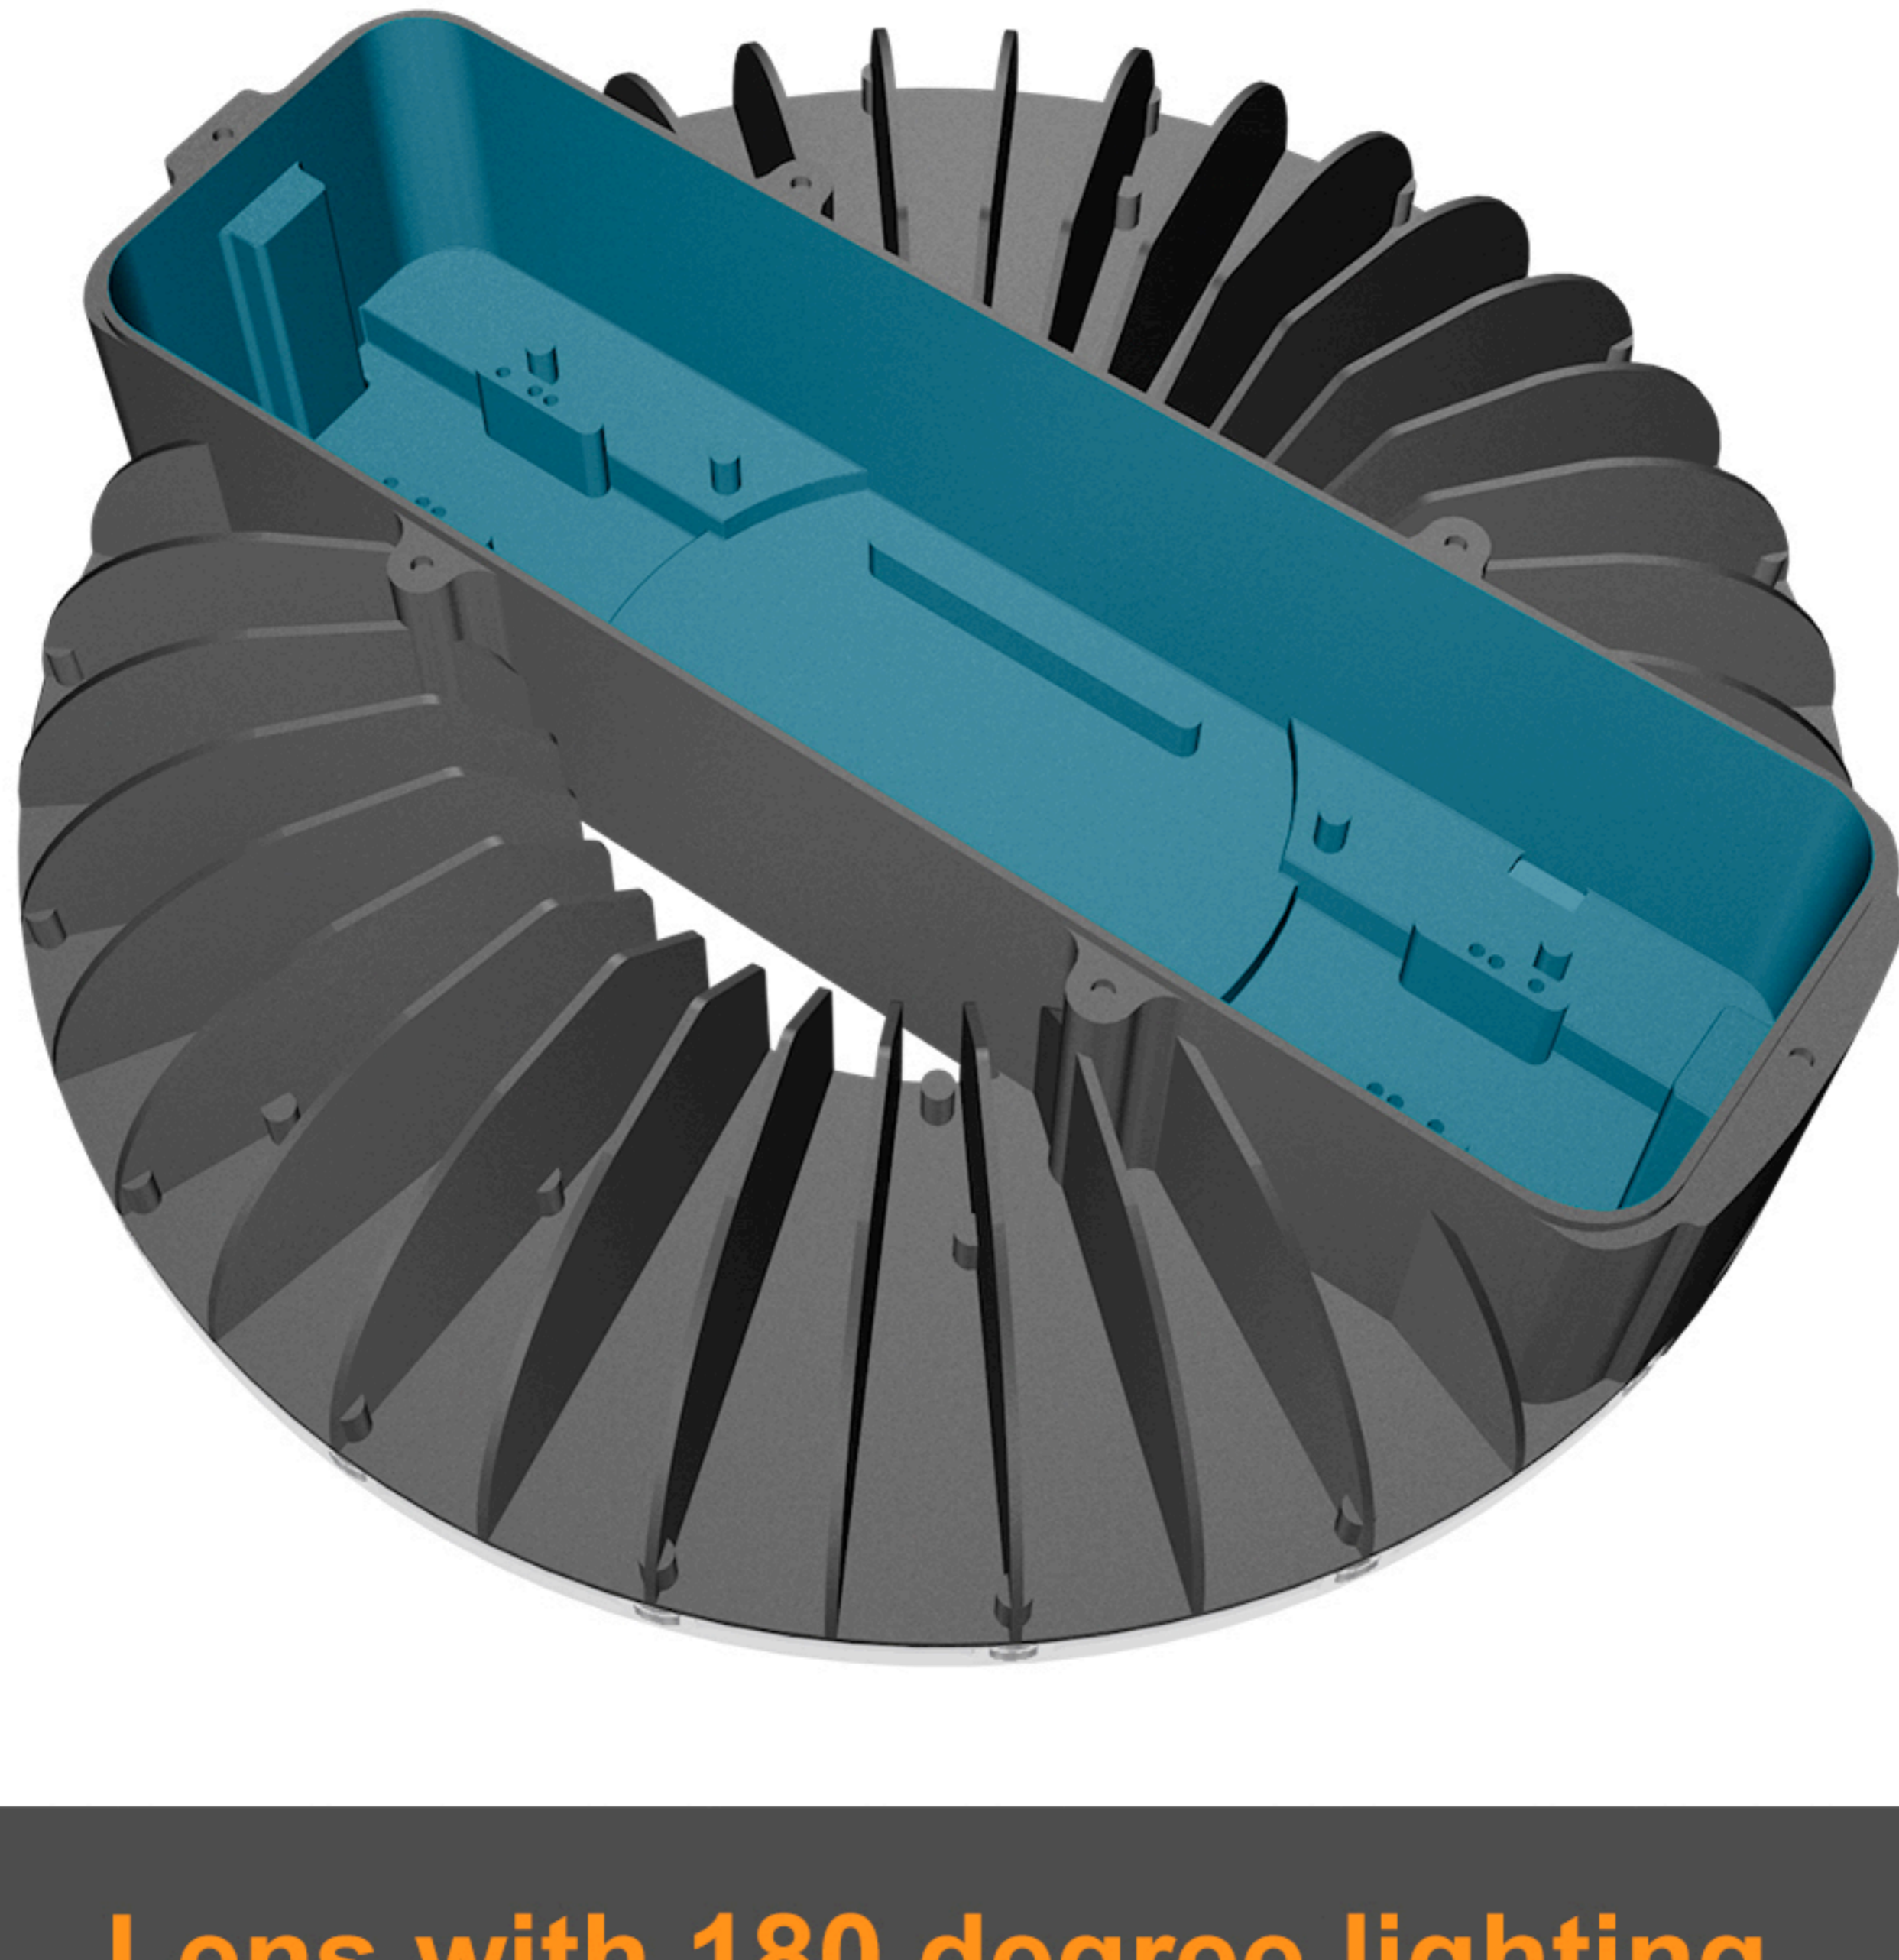

Hi-Guard LED Garden Light

180LM/W

7
years warranty

UL US DLC APPROVALS TUV SUD VEET CB IK10

Features

High efficient heat dissipation

Surge protection, IP67 Waterproof

Integrated driver box with housing

Lens with 180 degree lighting

APPLICATION