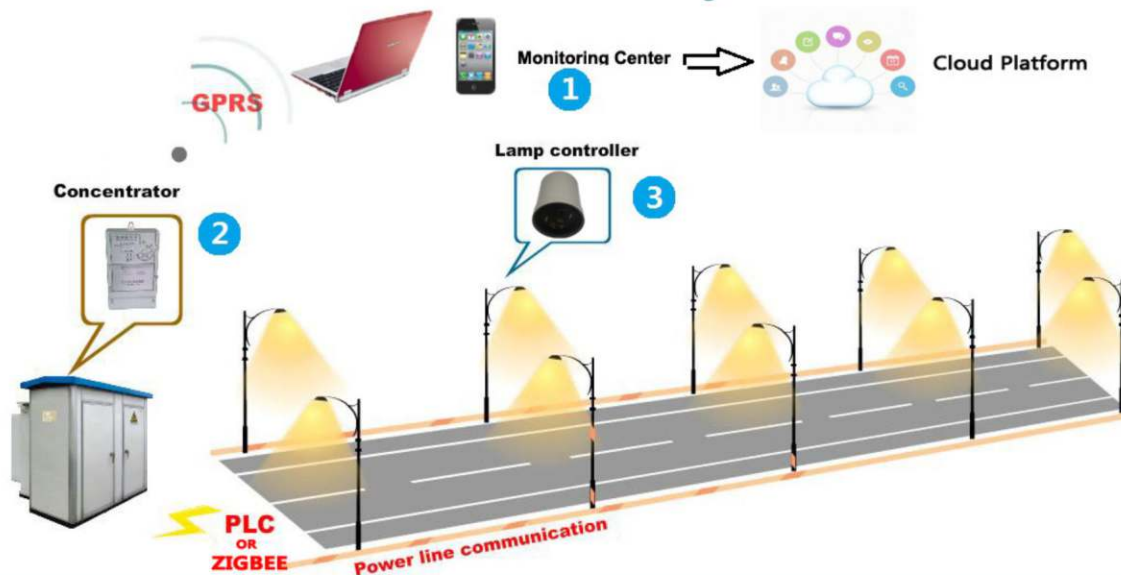

Wireless Control System